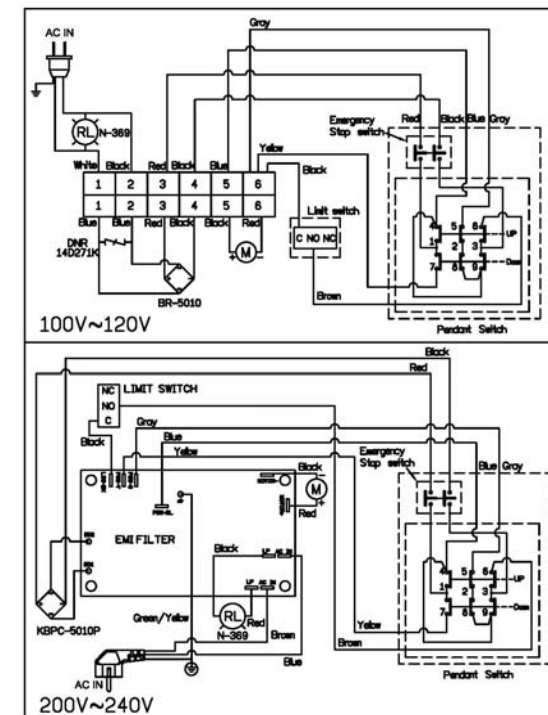

► **Wiring Diagram**