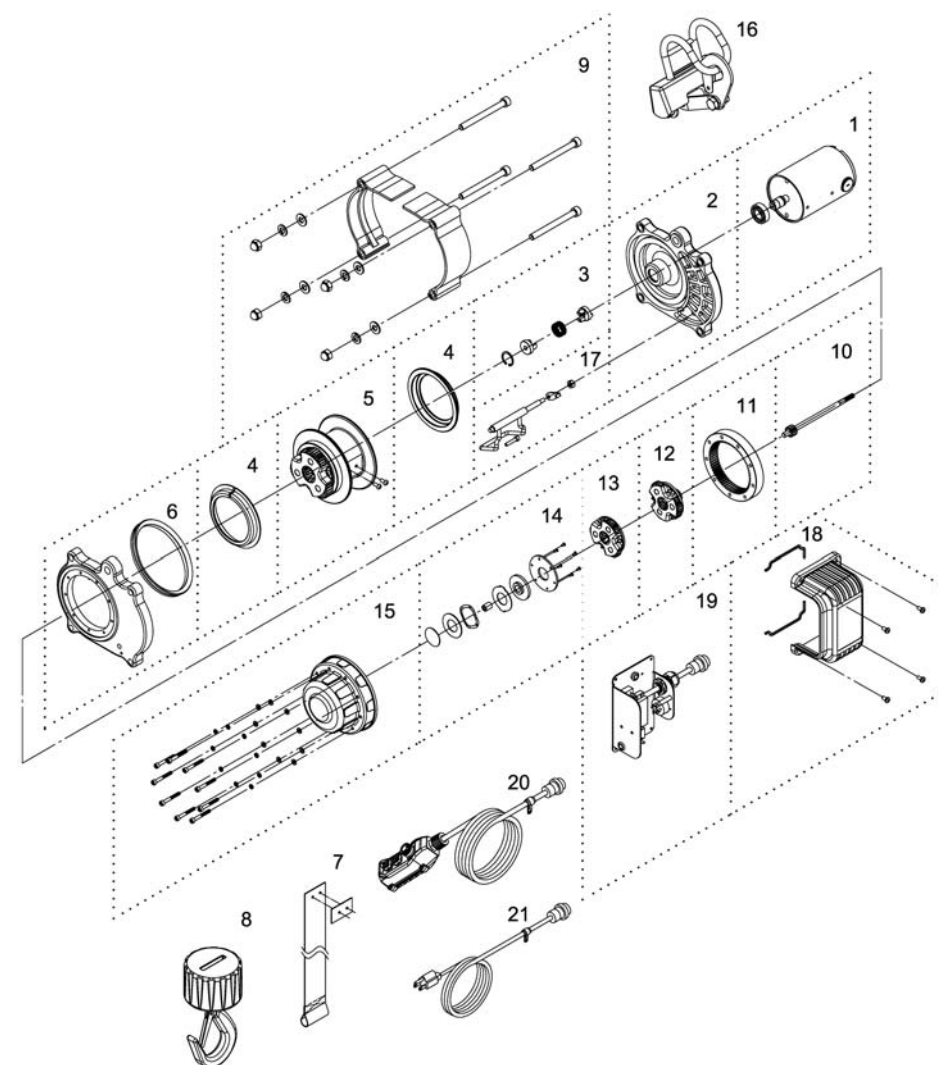

Warning

- The hoist is not intended to be used in any manner for the movement or lifting of personnel.
- The strap winding on the drum shall remain 3 wraps on the drum and must not be used to ensure safe operation.
- Strap may break under unnoticed conditions. Operate the strap hoist away from the strap operating area and perform regular maintenance.

Part List

Item No.	Description	Part No.	Qty
1	Motor kit 100~120V	883553	1
	Motor kit 200~240V	883625	
2	Motor support rack	883554	1
3	Motor couple kit	880988	1
4	Drum bushing	883555	1
5	Drum kit	883556	1
6	Gearbox support rack	883557	1
7	Strap	883558	1
8	Weight hook w/safety stopper	883559	1
9	Cover kit	883560	1
10	1st shaft kit	883562	1
11	3rd ring gear kit	883563	1
12	2nd stage carrier	883565	1
13	1st stage carrier	883567	1
14	Brake kit	883568	1
15	Gear box kit	883569	1
16	Hanger kit	883570	1
17	Over-winding bracket kit	883571	1
18	Terminal upper cover kit	883572	1
19	Control panel,AC110V	883573	1
	Control panel,AC220V	883626	
20	Remote control, PB-417	883574	1
21	Power lead w/2 flat pins plug for PN:471300	883876	1
	Power lead w/2 round pins plug for PN:471320	883877	1
	Power lead w/2 flat pins plug for PN:471420	883879	1

Hoist Assembly

Алматы (7273)495-231	Иваново (4932)77-34-06	Магнитогорск (3519)55-03-13	Ростов-на-Дону (863)308-18-15	Тольятти (8482)63-91-07
Ангарск (3955)60-70-56	Ижевск (3412)26-03-58	Москва (495)268-04-70	Рязань (4912)46-61-64	Томск (3822)98-41-53
Архангельск (8182)63-90-72	Иркутск (395)279-98-46	Мурманск (8152)59-64-93	Самара (846)206-03-16	Тула (4872)33-79-87
Астрахань (8512)99-46-04	Казань (843)206-01-48	Набережные Челны (8552)20-53-41	Санкт-Петербург (812)309-46-40	Тюмень (3452)66-21-18
Барнаул (3852)73-04-60	Калининград (4012)72-03-81	Новокузнецк (3843)20-46-81	Саратов (845)249-38-78	Ульяновск (8422)24-23-59
Белгород (4722)40-23-64	Калуга (4842)92-23-67	Новосибирск (383)227-86-73	Севастополь (8692)22-31-93	Улан-Уда (3012)59-97-51
Благовещенск (4162)22-76-07	Кемерово (3842)65-04-62	Новосибирск (383)227-86-73	Самара (845)249-38-78	Уфа (347)229-48-12
Брянск (4832)59-03-52	Киров (8332)68-02-04	Омск (3812)21-46-40	Симферополь (3652)67-13-56	Хабаровск (4212)92-98-04
Владивосток (423)249-28-31	Коломна (4966)23-41-49	Орел (4862)44-53-42	Смоленск (4812)29-41-54	Чебоксары (8352)28-53-07
Владикавказ (8672)28-90-48	Кострома (4942)77-07-48	Оренбург (3532)37-68-04	Сочи (862)225-72-31	Челябинск (351)202-03-61
Владимир (4922)49-43-18	Краснодар (861)203-40-90	Пенза (8412)22-31-16	Ставрополь (8652)20-65-13	Череповец (8202)49-02-64
Волгоград (844)278-03-48	Красноярск (391)204-63-61	Пермь (342)205-81-47	Сургут (3462)77-98-35	Чита (3022)38-34-83
Вологда (8172)26-41-59	Курск (4712)77-13-04	Петрозаводск (8142)55-98-37	Сыктывкар (8212)25-95-17	Якутск (4112)23-90-97
Воронеж (473)204-51-73	Курган (3522)50-90-47	Псков (8112)59-10-37	Тамбов (4752)50-40-97	Ярославль (4852)69-52-93
Екатеринбург (343)384-55-89	Липецк (4742)52-20-81	Пермь (342)205-81-47	Тверь (4822)63-31-35	

Россия +7(495)268-04-70   Казахстан +7(7172)727-132   Киргизия +996(312)96-26-47

<https://comeup.nt-rt.ru/> || cpb@nt-rt.ru