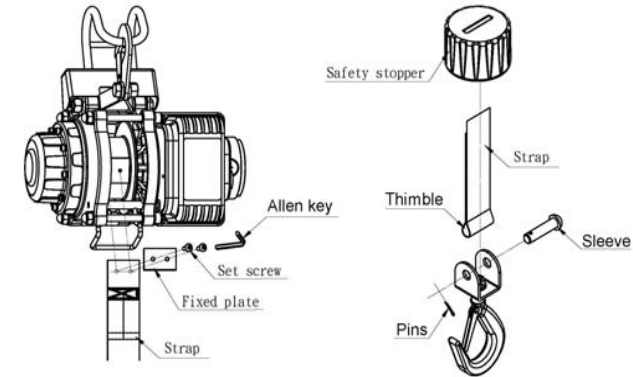

Ростов-на-Дону (863)308-18-15
Рязань (4912)46-61-64
Самара (846)206-03-16
Санкт-Петербург (812)309-46-40
Саратов (845)249-38-78
Севастополь (8692)22-31-93
Саранск (8342)22-96-24
Симферополь (3652)67-13-56
Смоленск (4812)29-41-54
Сочи (862)225-72-31
Ставрополь (8652)20-65-13
Сургут (3462)77-98-35
Сыктывкар (8212)25-95-17
Тамбов (4752)50-40-97
Тверь (4822)63-31-35

Тольятти (8482)63-91-07
Томск (3822)98-41-53
Тула (4872)33-79-87
Тюмень (3452)66-21-18
Ульяновск (8422)24-23-59
Улан-Удэ (3012)59-97-51
Уфа (347)229-48-12
Хабаровск (4212)92-98-04
Челябинск (351)202-03-61
Череповец (8202)49-02-64
Чита (3022)38-34-83
Якутск (4112)23-90-97
Ярославль (4852)69-52-93

Россия +7(495)268-04-70   Казахстан +7(7172)727-132   Киргизия +996(312)96-26-47

Installation

Before using the hoist, make sure all electrical components have no corrosion or damaged; the environment should be clear and dry.

► **Strap replacement**

- Tighten the strap on the drum with 2 piece of set screw M5 x 20L.
- Put a strap through the hole of the safety stopper.
- Insert a sleeve pin through the thimble of strap.
- Insert a pin through the sleeve pin and bent it by pliers.