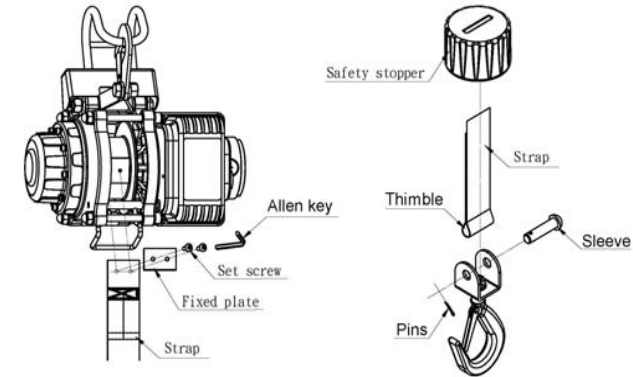

Ростов-на-Дону (863)308-18-15
Рязань (4912)46-61-64
Самара (846)206-03-16
Санкт-Петербург (812)309-46-40
Саратов (845)249-38-78
Севастополь (8692)22-31-93
Саранск (8342)22-96-24
Симферополь (3652)67-13-56
Смоленск (4812)29-41-54
Сочи (862)225-72-31
Ставрополь (8652)20-65-13
Сургут (3462)77-98-35
Сыктывкар (8212)25-95-17
Тамбов (4752)50-40-97
Тверь (4822)63-31-35

Тольятти (8482)63-91-07
Томск (3822)98-41-53
Тула (4872)33-79-87
Тюмень (3452)66-21-18
Ульяновск (8422)24-23-59
Улан-Удэ (3012)59-97-51
Уфа (347)229-48-12
Хабаровск (4212)92-98-04
Чебоксары (8352)28-53-07
Челябинск (351)202-03-61
Череповец (8202)49-02-64
Чита (3022)38-34-83
Якутск (4112)23-90-97
Ярославль (4852)69-52-93

Россия +7(495)268-04-70   Казахстан +7(7172)727-132   Киргизия +996(312)96-26-47

<https://comeup.nt-rt.ru/> || cpb@nt-rt.ru

Installation

Before using the hoist, make sure all electrical components have no corrosion or damaged; the environment should be clear and dry.

► Strap replacement

- Tighten the strap on the drum with 2 piece of set screw M5 x 20L.
- Put a strap through the hole of the safety stopper.
- Insert a sleeve pin through the thimble of strap.
- Insert a pin through the sleeve pin and bent it by pliers.