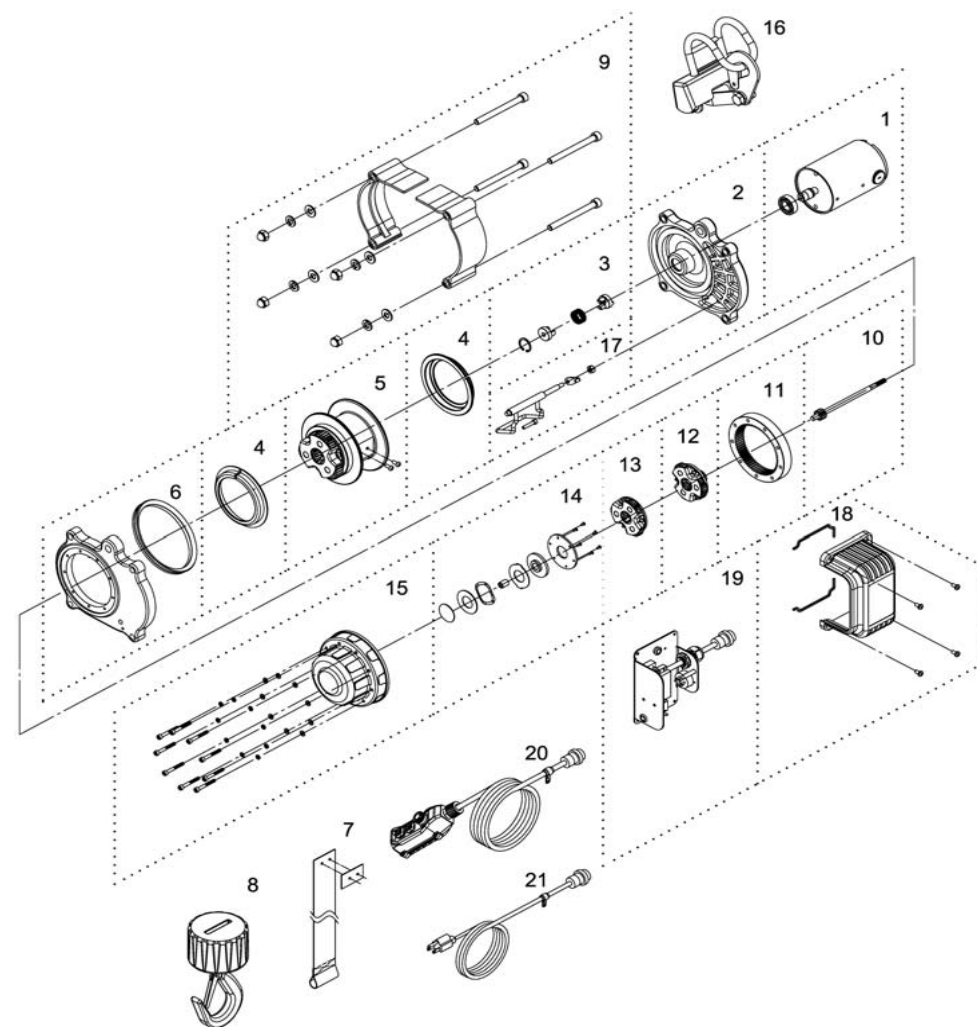

Warning

- The hoist is not intended to be used in any manner for the movement or lifting of personnel.
- The strap winding on the drum shall remain 3 wraps on the drum and must not be used to ensure safe operation.
- Strap may break under unnoticed conditions. Operate the strap hoist away from the strap operating area and perform regular maintenance.

Part List

Item No.	Description	Part No.	Qty
1	Motor kit 100~120V	883553	1
	Motor kit 200~240V	883625	
2	Motor support rack	883554	1
3	Motor couple kit	880988	1
4	Drum bushing	883555	1
5	Drum kit	883556	1
6	Gearbox support rack	883557	1
7	Strap	883558	1
8	Weight hook w/safety stopper	883559	1
9	Cover kit	883560	1
10	1st shaft kit	883561	1
11	3rd ring gear kit	883563	1
12	2nd stage carrier	883564	1
13	1st stage carrier	883566	1
14	Brake kit	883568	1
15	Gear box kit	883569	1
16	Hanger kit	883570	1
17	Over-winding bracket kit	883571	1
18	Terminal upper cover kit	883572	1
19	Control panel, AC110V	883573	1
	Control panel, AC220V	883626	
20	Remote control, PB-417	883574	1
21	Power lead w/2 flat pins plug for PN:472500	883876	1
	Power lead w/2 flat pins plug for PN:472610	883879	
	Power lead w/2 round pins plug for PN:472520	883877	

Hoist Assembly

Иваново (4932)77-34-06
Ижевск (3412)26-03-58
Иркутск (395)279-98-46
Казань (843)206-01-48
Калининград (4012)72-03-81
Калуга (4842)92-23-67
Кемерово (3842)65-04-62
Киров (8332)68-02-04
Коломна (4966)23-41-49
Кострома (4942)77-07-48
Краснодар (861)203-40-90
Красноярск (391)204-63-61
Курск (4712)77-13-04
Курган (3522)50-90-47
Липецк (4742)52-20-81

Магнитогорск (3519)55-03-13
Москва (495)268-04-70
Мурманск (8152)59-64-93
Набережные Челны (8552)20-53-41
Нижний Новгород (831)429-08-12
Новокузнецк (3843)20-46-81
Ноябрьск (3496)41-32-12
Новосибирск (383)227-86-73
Омск (3812)21-46-40
Орел (4862)44-53-42
Оренбург (3532)37-68-04
Пенза (8412)22-31-16
Петрозаводск (8142)55-98-37
Псков (8112)59-10-37
Пермь (342)205-81-47

Ростов-на-Дону (863)308-18-15
Рязань (4912)46-61-64
Самара (846)206-03-16
Санкт-Петербург (812)309-46-40
Саратов (845)249-38-78
Севастополь (8692)22-31-93
Симферополь (3652)67-13-56
Смоленск (4812)29-41-54
Сочи (862)225-72-31
Ставрополь (8652)20-65-13
Струги (3462)77-98-35
Сыктывкар (8212)25-95-17
Тамбов (4752)50-40-97
Тверь (4822)63-31-35

Россия +7(495)268-04-70

Казахстан +7(7172)727-132

Киргизия +996(312)96-26-47

<https://comeup.nt-rt.ru/> || cpb@nt-rt.ru