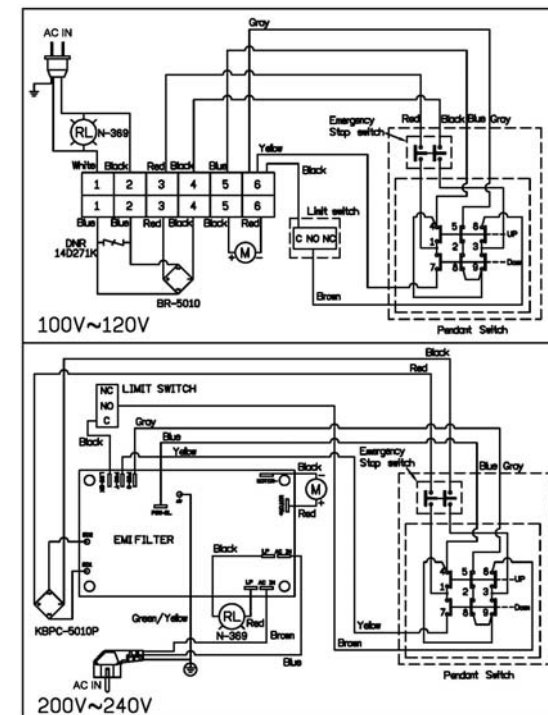

► Wiring Diagram