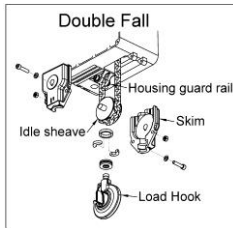

Россия +7(495)268-04-70

Казахстан +7(7172)727-132

Киргизия +996(312)96-26-47

Installation

Before using the hoist, make sure all electrical components have no corrosion or damaged; the environment should be clear and dry.

► Wiring Diagram

Warning

- The winch is not intended to be used in any manner for the movement or lifting of personnel.

Parts List

Item No.	Description	Part No.	Qty
1	Gear box	881789	1
2	Motor kit 100V~120V	881790	1
	Motor kit 200V~240V	881791	
3	1 st pinion kit	881792	1
4	1 st gear kit	881793	1
5	Ratchet stopper kit	881794	2
6	Sprocket kit	881795	1
7	2 nd gear kit	881858	1
8	R-type retaining ring	881867	1
9	Sprocket protector kit	881796	1
10	Brake rear cover kit	881797	1
11	Hook suspension	881798	1
12	Head pin	881799	1
13	Gearbox rear cover kit	881857	1
14	Electric cover kit	881800	1
15	Load chain 6.5 m	881802	1
	Load chain 8.5 m	882091	1
	Load chain 0.5 m for PN 441150.441250	883120	1
16	Hook block	881804	1
17	Lift limiter	881805	1
18	Chain bag kit	881806	1
19	Control panel 100V~120V	881807	1
	Control panel 200V~240V	881808	
20	Cable gland AG-16	881809	1
21	Cable gland AG-20	881810	1
22	Power lead w/2 flat pins plug	881811	1
	Power lead w/3 round pins plug	881812	1
23	Remote control, PB-417	883137	1
	Remote control, PB-417 for PN:441931	883138	1
24	Fix bolt kit	881859	1