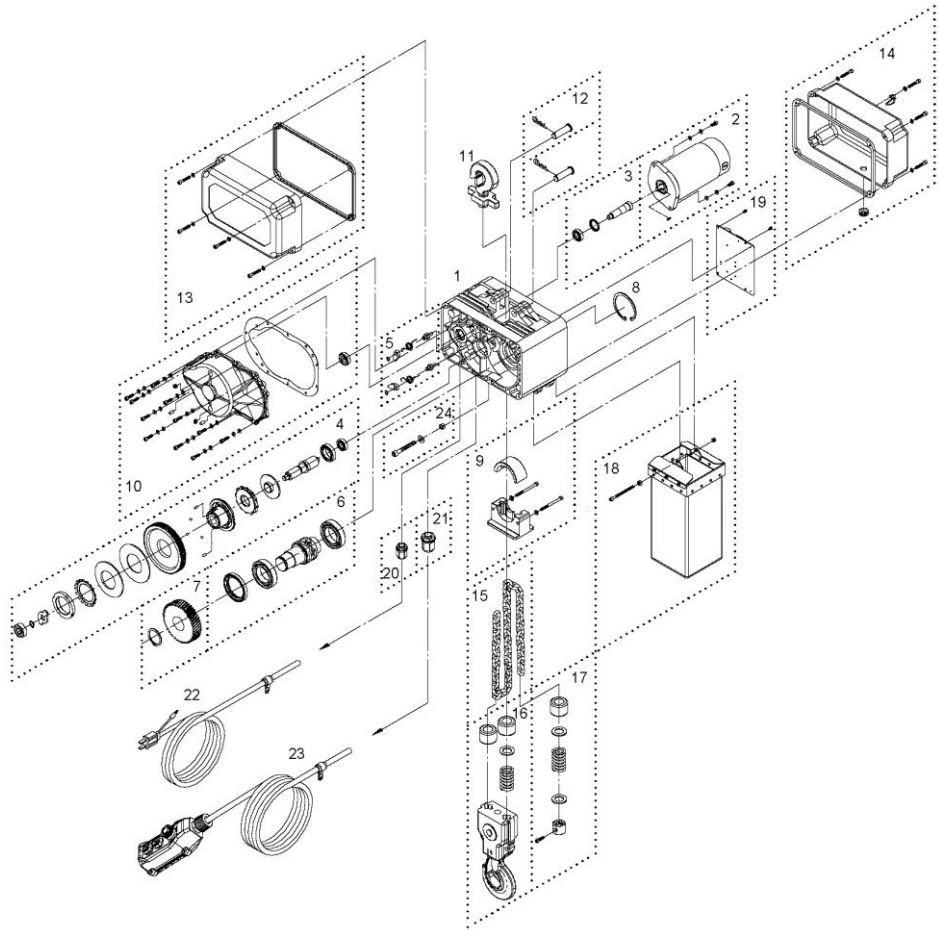

Hoist Assembly

Россия +7(495)268-04-70

Магнитогорск (3519)55-03-13
Москва (495)268-04-70
Мурманск (8152)59-64-93
Набережные Челны (8552)20-53-41
Нижний Новгород (831)429-08-12
Новокузнецк (3843)20-46-81
Ноябрьск (3496)41-32-12
Новосибирск (383)227-86-73
Омск (3812)21-46-40
Орел (4862)44-53-42
Оренбург (3532)37-68-04
Пенза (8412)22-31-16
Петрозаводск (8142)55-98-37
Псков (8112)59-10-37
Пермь (342)205-81-47

Казахстан +7(7172)727-132

Ростов-на-Дону (863)308-18-15
Рязань (4912)46-61-64
Самара (846)206-03-16
Санкт-Петербург (812)309-46-40
Саратов (845)249-38-78
Севастополь (8692)22-31-93
Саранск (8342)22-96-24
Симферополь (3652)67-13-56
Смоленск (4812)29-41-54
Сочи (862)225-72-31
Ставрополь (8652)20-65-13
Сургут (3462)77-98-35
Сыктывкар (8212)25-95-17
Тамбов (4752)50-40-97
Тверь (4822)63-31-35

Киргизия +996(312)96-26-47

<https://comeup.nt-rt.ru/> || cpb@nt-rt.ru