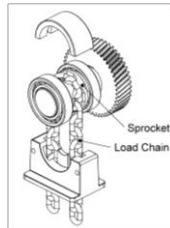

► Wiring Diagram

Warning

- The winch is not intended to be used in any manner for the movement or lifting of personnel.

Parts List

Item No.	Description	Part No.	Qty
1	Gear box	881789	1
2	Motor kit 100V~120V	881790	1
	Motor kit 200V~240V	881791	
3	1 st pinion kit	881792	1
4	1 st gear kit	881793	1
5	Ratchet stopper kit	881794	2
6	Sprocket kit	881795	1
7	2 nd gear kit	881858	1
8	R-type retaining ring	881867	1
9	Sprocket protector kit	881796	1
10	Brake rear cover kit	881797	1
11	Hook suspension	881798	1
12	Head pin	881799	1
13	Gearbox rear cover kit	881857	1
14	Electric cover kit	881800	1
15	Load chain 6.5 m	881802	1
	Load chain 8.5 m	882091	1
	Load chain 0.5 m for PN 441150.441250	883120	1
16	Hook block	881804	1
17	Lift limiter	881805	1
18	Chain bag kit	881806	1
19	Control panel 100V~120V	881807	1
	Control panel 200V~240V	881808	
20	Cable gland AG-16	881809	1
21	Cable gland AG-20	881810	1
22	Power lead w/2 flat pins plug	881811	1
	Power lead w/3 round pins plug	881812	1
23	Remote control, PB-417	883137	1
	Remote control, PB-417 for PN:441931	883138	1
24	Fix bolt kit	881859	1