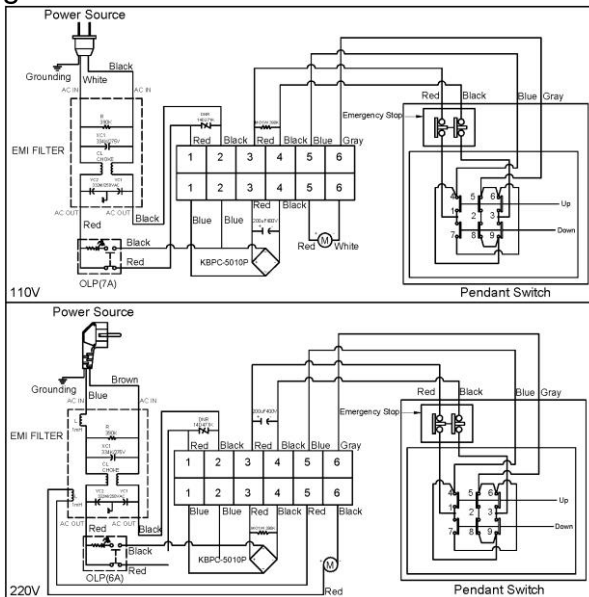

► Wiring Diagram

Warning

- The winch is not intended to be used in any manner for the movement or lifting of personnel.

Parts List

Item No.	Description	Part No.	Qty
1	Gear box	881789	1
2	Motor kit 100V~120V	881790	1
	Motor kit 200V~240V	881791	
3	1 st pinion kit	881792	1
4	1 st gear kit	881793	1
5	Ratchet stopper kit	881794	2
6	Sprocket kit	881795	1
7	2 nd gear kit	881858	1
8	R-type retaining ring	881867	1
9	Sprocket protector kit	881796	1
10	Brake rear cover kit	881797	1
11	Hook suspension	881798	1
12	Head pin	881799	1
13	Gearbox rear cover kit	881857	1
14	Electric cover kit	881800	1
15	Load chain 6.5 m	881802	1
	Load chain 8.5 m	882091	1
	Load chain 0.5 m for PN 441150.441250	883120	1
16	Hook block	881804	1
17	Lift limiter	881805	1
18	Chain bag kit	881806	1
19	Control panel 100V~120V	881807	1
	Control panel 200V~240V	881808	
20	Cable gland AG-16	881809	1
21	Cable gland AG-20	881810	1
22	Power lead w/2 flat pins plug	881811	1
	Power lead w/3 round pins plug	881812	1
23	Remote control, PB-417	883137	1
	Remote control, PB-417 for PN:441931	883138	1
24	Fix bolt kit	881859	1