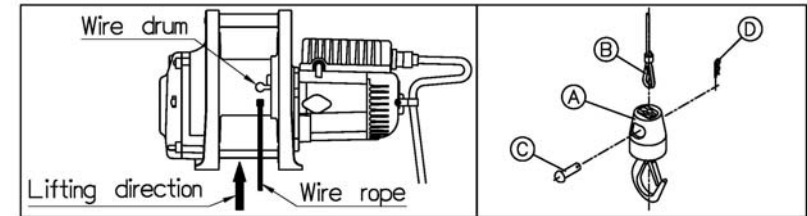

Ростов-на-Дону (863)308-18-15
Рязань (4912)46-61-64
Самара (846)206-03-16
Санкт-Петербург (812)309-46-40
Саратов (845)249-38-78
Севастополь (8692)22-31-93
Саранск (8342)22-96-24
Симферополь (3652)67-13-56
Смоленск (4812)29-41-54
Сочи (862)225-72-31
Ставрополь (8652)20-65-13
Сургут (3462)77-98-35
Сыктывкар (8212)25-95-17
Тамбов (4752)50-40-97
Тверь (4822)63-31-35
Киргизия +996(312)96-26-47

Installation

Before using the winch, make sure all electrical components have no corrosion or damaged; the environment should be clear and dry.

► Wire rope replacement

- Insert the wire rope into the hole of drum and fix it with a P. T. screw, then press the "UP" button of switch for rotate the drum in the lifting direction.
- Wind the wire rope accurately around the drum, and an irregular winding will cause the load to be swing, thus damaging the wire and reducing the life of the winch.
- When replacing, please refer to the following procedures.
  - *Pull out a R-dowel "D" from the round head pin "C".
  - *Pull out a round head pin "C" from hook body "A".
  - *Put a wire rope "B" into the hole of hook body "A", and insert a round head pin "C" through wire rope and fixture hole of hook body "A".
  - *Insert an R-dowel "D" into the hole of round head pin "C".