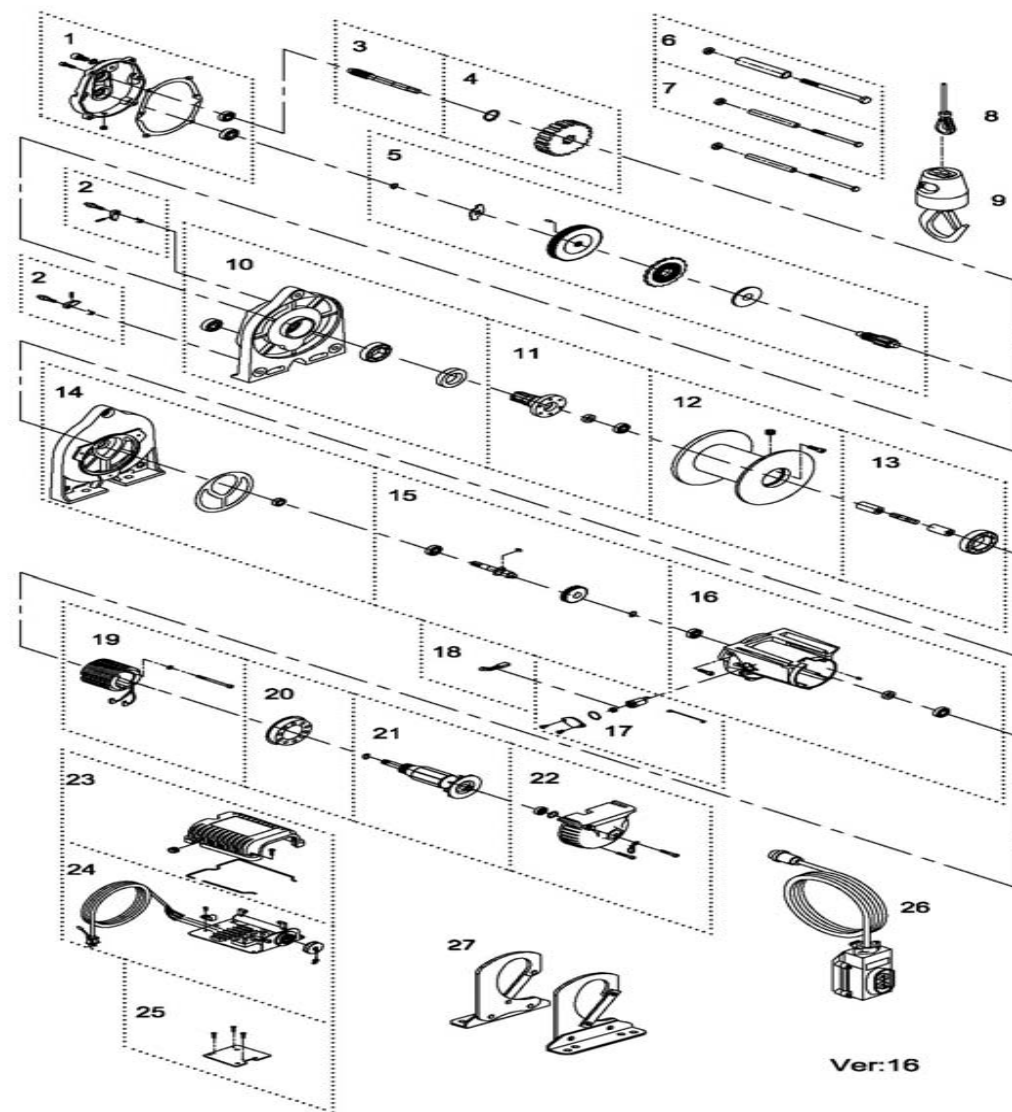

Warning

- The winch is not intended to be used in any manner for the movement or lifting of personnel.
- The lifting capacity shown is based on the top layer of rope on the drum.
- The rope winding on the drum shall remain 5 wraps from the drum.

Parts List

Item No.	Description	Part No.	Qty
1	Gearbox rear cover kit	880546	1
2	Ratchet stopper kit	880547	2
3	2nd shaft	880548	1
4	3rd gear kit	880549	1
5	Brake kit	881516	1
6	Tie bar kit	880575	1
7	Tie bar kit A	880576	2
8	Wire rope	880577	1
	Wire rope for PN : 373200	882387	1
9	Weight hook	880384	1
10	Gearbox support rack kit	880555	1
11	Output shaft kit	880556	1
12	Drum kit	881520	1
13	Motor coupling kit	881553	1
14	Motor support rack kit	880558	1
15	Torque shaft kit	881517	1
16	Motor housing kit	880561	1
17	Carbon brush holder kit	880472	1
18	Carbon brush 220~240V	880563	2
	Carbon brush 110V	880473	2
19	Armature core 220V/230V	880976	1
	Armature core 110V	880972	1
	Armature core 240V	880977	1
20	Cooling cover	880564	1
21	Armature winding 220V/230V	880518	1
	Armature winding 110V	880512	1
	Armature winding 240V	880519	1
22	Motor rear cover kit	880566	1
23	Terminal upper cover	880535	1
24	Control panel w/lead & 3 round pins 220V~240V	881232	1
	Control panel w/lead & 2 flat pins 110V	882063	1
	Control panel w/lead & 3 round pins 110V	881231	1
25	Lower plate	880567	1
26	Remote control, CPB-313	880486	1
27	P type hanger kit	881574	1

Winch Assembly

Алматы (7273)495-231
Ангарск (3955)60-70-56
Архангельск (8182)63-90-72
Астрахань (8512)99-46-04
Барнаул (3852)73-04-60
Белгород (4722)40-23-64
Благовещенск (4162)22-76-07
Брянск (4832)59-03-52
Владивосток (423)249-28-31
Владимир (4922)49-43-18
Волгоград (844)278-03-48
Вологда (8172)26-41-59
Воронеж (473)204-51-73
Екатеринбург (343)384-55-89

Иваново (4932)77-34-06
Ижевск (3412)26-03-58
Иркутск (395)279-98-46
Казань (843)206-01-48
Калининград (4012)72-03-81
Калуга (4842)92-23-67
Кемерово (3842)65-04-62
Киров (8332)68-02-04
Коломна (4966)23-41-49
Кострома (4942)77-07-48
Краснодар (861)203-40-90
Красноярск (391)204-63-61
Курск (4712)77-13-04
Курган (3522)50-90-47
Липецк (4742)52-20-81
Россия +7(495)268-04-70

Магнитогорск (3519)55-03-13
Москва (495)268-04-70
Мурманск (8152)59-64-93
Набережные Челны (8552)20-53-41
Нижний Новгород (831)429-08-12
Новокузнецк (3843)20-46-81
Ноябрьск (3496)41-32-12
Новосибирск (383)227-86-73
Омск (3812)21-46-40
Орел (4862)44-53-42
Оренбург (3532)37-68-04
Пенза (8412)22-31-16
Петропавловск (8142)55-98-37
Псков (8112)59-10-37
Пермь (342)205-81-47
Казахстан +7(7172)727-132

Ростов-на-Дону (863)308-18-15
Рязань (4912)46-61-64
Самара (846)206-03-16
Санкт-Петербург (812)309-46-40
Саратов (845)249-38-78
Севастополь (8692)22-31-93
Саранск (8342)22-96-24
Симферополь (3652)67-13-56
Смоленск (4812)29-41-54
Сочи (862)225-72-31
Ставрополь (8652)20-65-13
Сургут (3462)77-98-35
Сыктывкар (8212)25-95-17
Тамбов (4752)50-40-97
Тверь (4822)63-31-35
Киргизия +996(312)96-26-47

Тольятти (8482)63-91-07
Томск (3822)98-41-53
Тула (4872)33-79-87
Тюмень (3452)66-21-18
Ульяновск (8422)24-23-59
Улан-Удэ (3012)59-97-51
Уфа (347)229-48-12
Хабаровск (4212)92-98-04
Челябинск (351)202-03-61
Чебоксары (8352)28-53-07
Череповец (8202)49-02-64
Чита (3022)38-34-83
Якутск (4112)23-90-97
Ярославль (4852)69-52-93