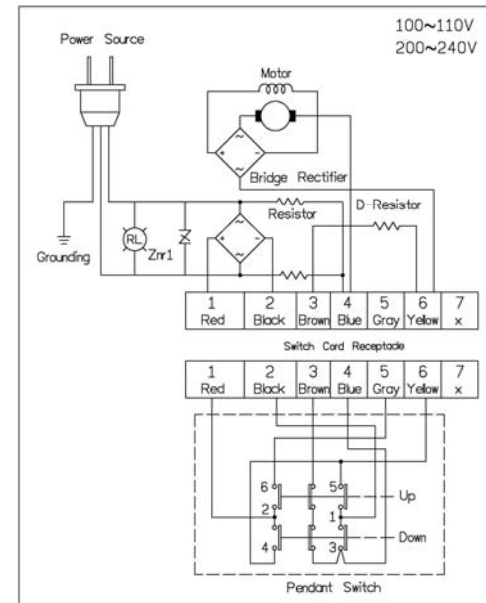

► Wiring Diagram