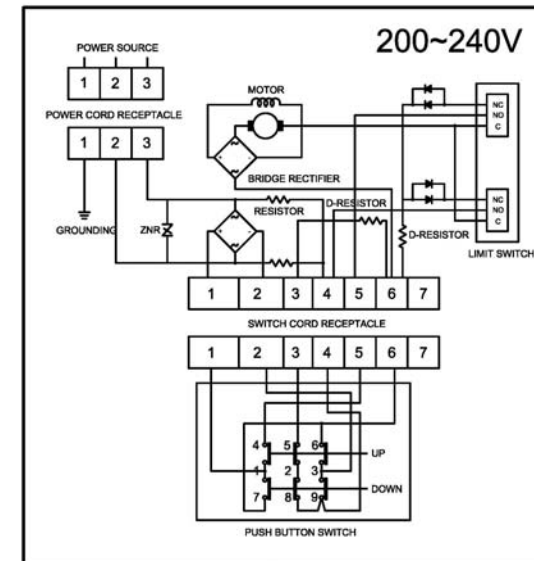

► **Wiring Diagram**