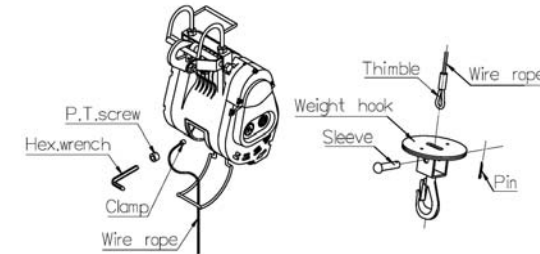

Ростов-на-Дону (863)308-18-15
Рязань (4912)46-61-64
Самара (846)206-03-16
Санкт-Петербург (812)309-46-40
Саратов (845)249-38-78
Севастополь (8692)22-31-93
Саранск (8342)22-96-24
Симферополь (3652)67-13-56
Смоленск (4812)29-41-54
Сочи (862)225-72-31
Ставрополь (8652)20-65-13
Сургут (3462)77-98-35
Сыктывкар (8212)25-95-17
Тамбов (4752)50-40-97
Тверь (4822)63-31-35
Киргизия +996(312)96-26-47

Installation

Before using the winch, make sure all electrical components have no corrosion or damaged; the environment should be clear and dry.

► **Wire rope replacement**

- Put a new wire rope through the hole of the round plate of weight hook.
- Insert a sleeve pin through the thimble of wire rope.
- Insert a pin through the sleeve pin and bent it by a pliers.
- Let a new wire rope w/clamp through the limit lever and insert it into the hole of the drum.
- Put a P.T. screw into the hole of the drum and tighten it by a hexagon wrench.
- Press the ↑ button to rotate the drum in the lifting direction.
- An uneven winding of wire rope may cause the load to be swing, thus damaging the rope and reducing its life.