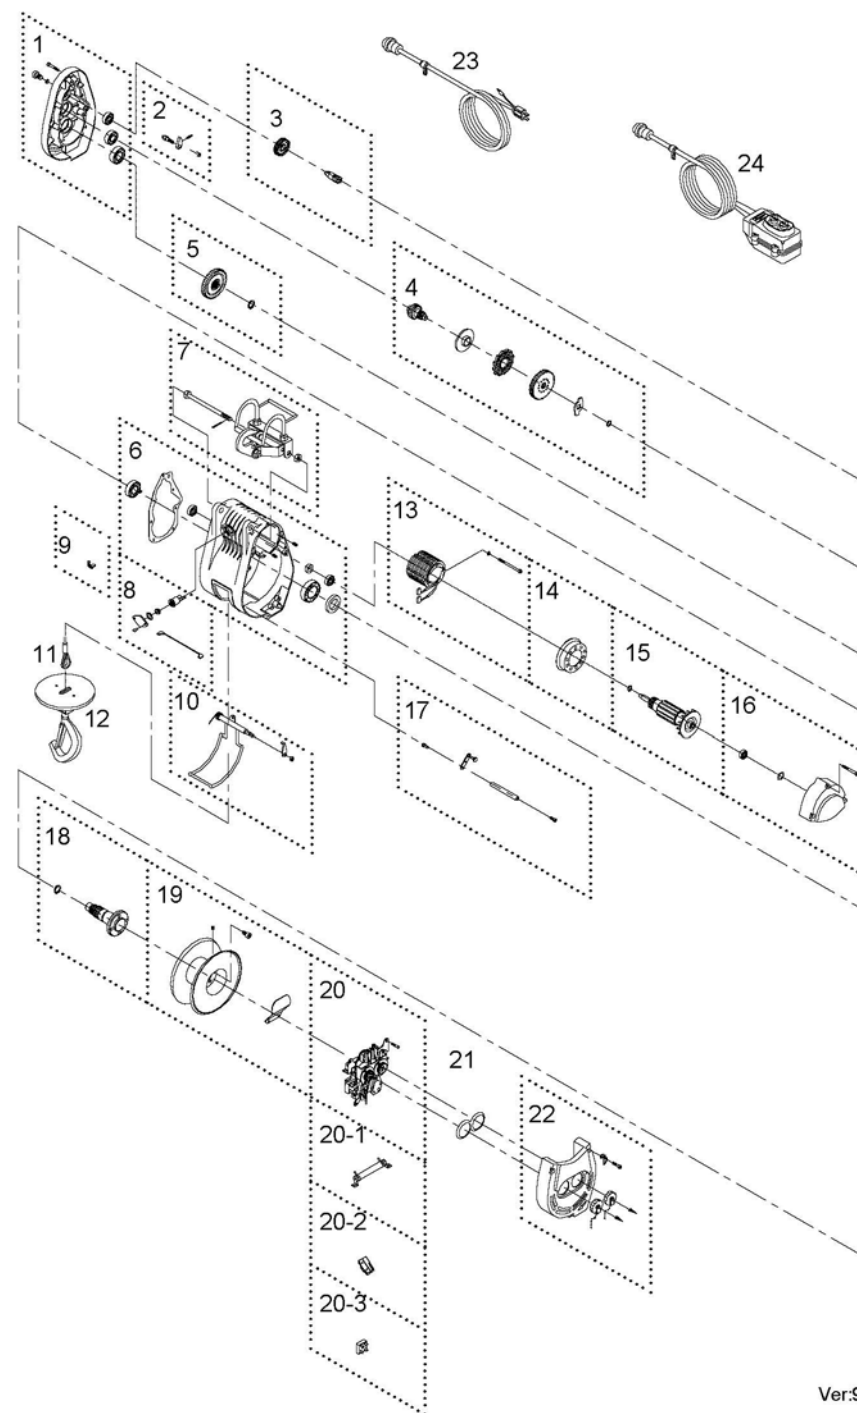

Warning

- The winch is not intended to be used in any manner for the movement or lifting of personnel.
- The lifting capacity shown is based on the top layer of rope on the drum.
- The rope winding on the drum shall remain 5 wraps from the drum.

Parts List

Item No.	Description	Part No.	Qty
1	Gearbox rear cover kit	880565	1
2	Ratchet stopper kit	880506	1
3	1st gear kit	881566	1
4	Brake kit	881567	1
5	3rd gear kit	880469	1
6	Gear box kit	881568	1
7	Hanger kit	880471	1
8	Carbon brush holder	880472	1
9	Carbon brush 110V~240V	880473	2
10	Over-winding bracket kit	880474	1
11	Wire rope	880449	1
12	Weight hook CHW-0032	880475	1
13	Armature core	880971	1
14	Cooling cover	881500	1
15	Armature winding	880489	1
16	Motor rear cover kit	880477	1
17	Reverse winding shaft kit	881256	1
18	Output shaft kit	881569	1
19	Drum kit	881570	1
20	Control panel 220~240V	880482	1
20-1	D type resistor 220~240V	881502	2
20-2	Limit switch	881503	2
20-3	Diode	881504	2
21	Rubber packing	880483	1
22	Electric cover kit	880484	1
23	Power lead w/3 round pins plug	880492	1
24	Remote control , CPB-313	880486	1

Winch Assembly

Магнитогорск (3519)55-03-13
Москва (495)268-04-70
Мурманск (8152)59-64-93
Набережные Челны (8552)20-53-41
Нижний Новгород (831)429-08-12
Новокузнецк (3843)20-46-81
Ноябрьск (3496)41-32-12
Новосибирск (383)227-86-73
Омск (3812)21-46-40
Оренбург (4862)44-53-42
Оренбург (3532)37-68-04
Пенза (8412)22-31-16
Петрозаводск (8142)55-98-37
Псков (8112)59-10-37
Пермь (342)205-81-47
Казахстан +7(7172)727-132

Ростов-на-Дону (863)308-18-15
Рязань (4912)46-61-64
Самара (846)206-03-16
Санкт-Петербург (812)309-46-40
Саратов (845)249-38-78
Севастополь (8692)22-31-93
Саранск (8342)22-96-24
Симферополь (3652)67-13-56
Смоленск (4812)29-41-54
Сочи (862)225-72-31
Ставрополь (8652)20-65-13
Сургут (3462)77-98-35
Сыктывкар (8212)25-95-17
Тамбов (4752)50-40-97
Тверь (4822)63-31-35
Киргизия +996(312)96-26-47