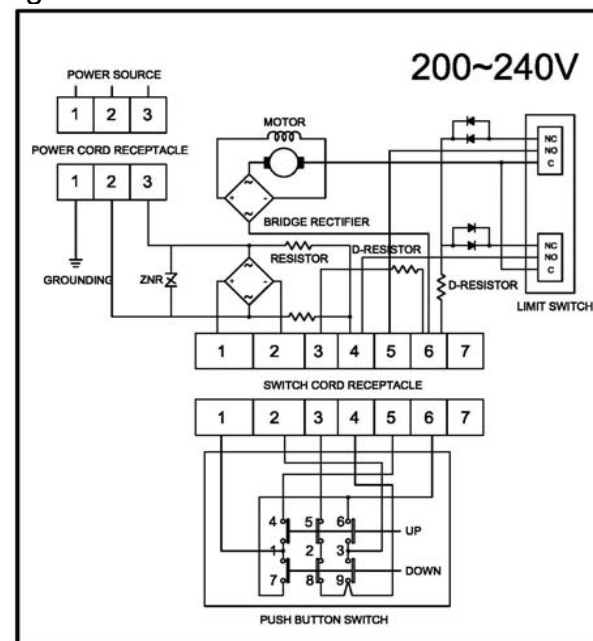

► Wiring Diagram