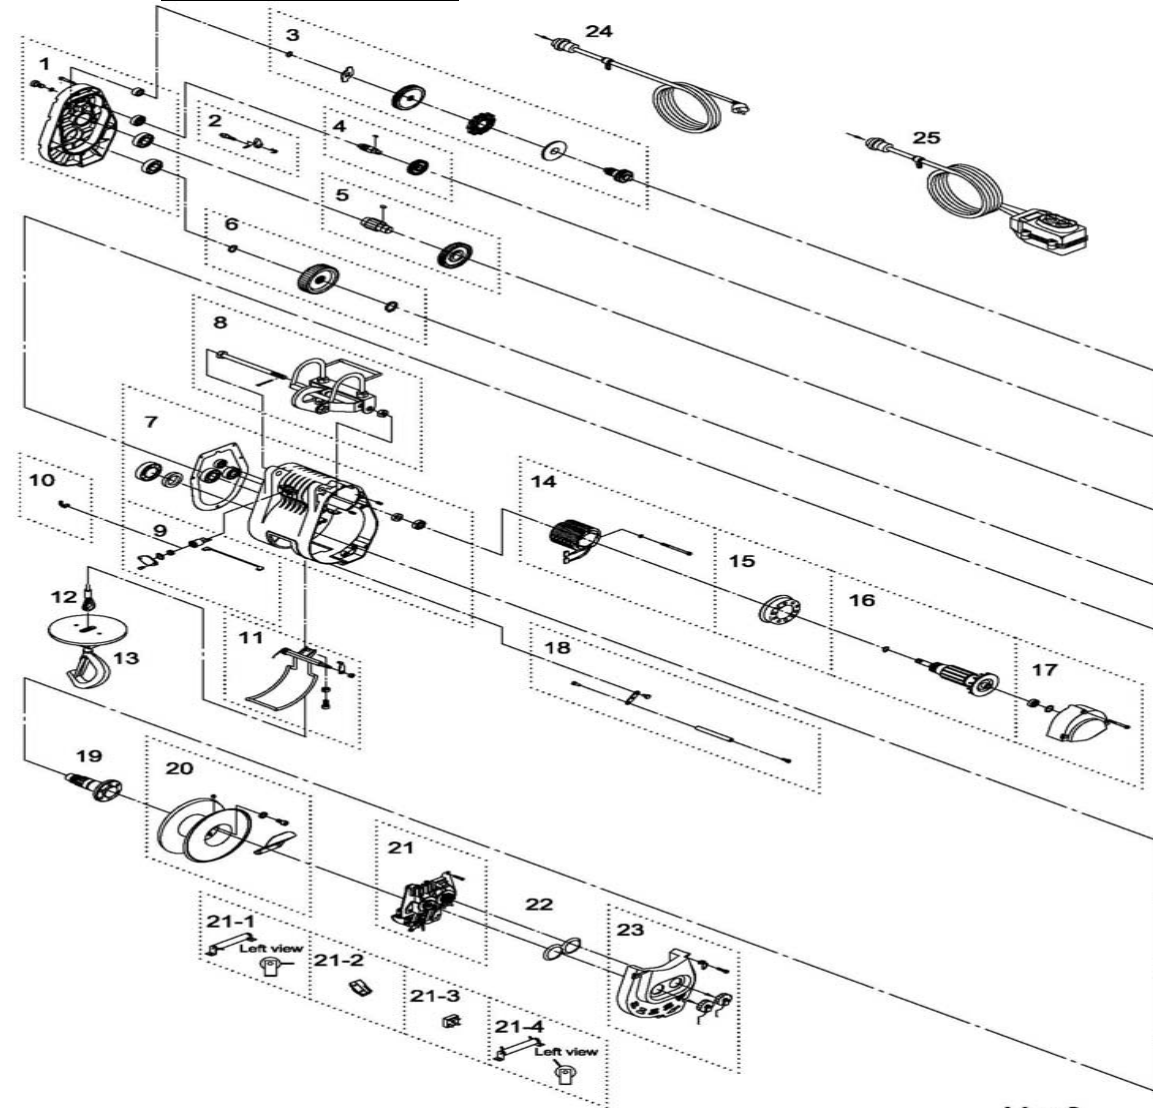

Warning

- The winch is not intended to be used in any manner for the movement or lifting of personnel.
- The lifting capacity shown is based on the top layer of rope on the drum.
- The rope winding on the drum shall remain 5 wraps from the drum.

Parts List

Item No.	Description	Part No.	Qty
1	Gearbox rear cover kit	880493	1
2	Ratchet stopper kit	880547	1
3	Brake kit	881507	1
4	1st gear kit	881498	1
5	3rd gear kit	881508	1
6	4th gear kit	880500	1
7	Gear box kit	880470	1
8	Hanger kit	880476	1
9	Carbon brush holder	880472	1
10	Carbon brush 100V~240V	880473	2
11	Over-winding bracket kit	880503	1
12	Wire rope	880960	1
13	Weight hook CHW-0033	880505	1
14	Armature core 220/230V	880973	1
15	Cooling cover	881500	1
16	Armature winding 220/230V	880513	1
17	Motor rear cover	880477	1
18	Reverse winding shaft kit	880478	1
19	Output shaft kit	880507	1
20	Drum kit	881501	1
21	Control panel 220~240V	881255	1
21-1	D type resistor 220~240V	883328	1
21-2	Limit switch	881503	2
21-3	Diode	881504	2
21-4	D type resistor 220~240V	883329	1
22	Rubber packing	880483	1
23	Electric cover kit	880511	1
24	Power lead w/3 round pins plug	880492	1
25	Remote control , CPB-313	880486	1

Winch Assembly

Ver:0

Иваново (4932)77-34-06
Ижевск (3412)26-03-58
Иркутск (395)279-98-46
Казань (843)206-01-48
Калининград (4012)72-03-81
Калуга (4842)92-23-67
Кемерово (3842)65-04-62
Киров (8332)68-02-04
Коломна (496)23-41-49
Кострома (4942)77-07-48
Красноярск (861)203-40-90
Красноярск (391)204-63-61
Курск (4712)77-13-04
Курган (3522)50-90-47
Липецк (4742)52-20-81
Россия +7(495)268-04-70

Магнитогорск (3519)55-03-13
Москва (495)268-04-70
Мурманск (8152)59-64-93
Набережные Челны (8552)20-53-41
Нижний Новгород (831)429-08-12
Новокузнецк (3843)20-46-81
Ноябрьск (3496)41-32-12
Новосибирск (383)227-86-73
Омск (3812)21-46-40
Орел (4862)44-53-42
Оренбург (3532)37-68-04
Пенза (8412)22-31-16
Петрозаводск (8142)55-98-37
Псков (8112)59-10-37
Пермь (342)205-81-47
Казахстан +7(7172)727-132

Ростов-на-Дону (863)308-18-15
Рязань (4912)46-61-64
Самара (846)206-03-16
Санкт-Петербург (812)309-46-40
Саратов (845)249-38-78
Севастополь (8692)22-31-93
Саранск (8342)22-96-24
Симферополь (3652)67-13-56
Смоленск (4812)29-41-54
Сочи (862)225-72-31
Ставрополь (8652)20-65-13
Сургут (3462)77-98-35
Сыктывкар (8212)25-95-17
Тамбов (4752)50-40-97
Тверь (4822)63-31-35
Киргизия +996(312)96-26-47

Тольятти (8482)63-91-07
Томск (3822)98-41-53
Тула (4872)33-79-87
Тюмень (3452)66-21-18
Ульяновск (8422)24-23-59
Улан-Удэ (3012)59-97-51
Уфа (347)229-48-12
Хабаровск (4212)92-98-04
Чебоксары (8352)28-53-07
Челябинск (351)202-03-61
Череповец (8202)49-02-64
Чита (3022)38-34-83
Якутск (4112)23-90-97
Ярославль (4852)69-52-93