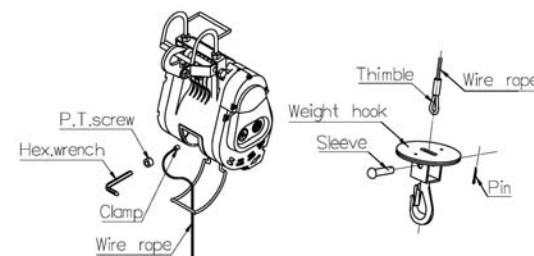

► Unpacking

- Winch assembly 1pc
- Wire rope 5 mm x 25 m 1pc
- Weight hook CHW-0033 1pc
- Power lead 1.5 mm² x 3C x 5 m and plug 1pc
- Pendant switch CPB-313 w/cord 1.25 mm² x 6C x 10 m 1pc

► Read this manual carefully

<https://comeup.nt-rt.ru/> || cpb@nt-rt.ru

Installation

Before using the winch, make sure all electrical components have no corrosion or damaged; the environment should be clear and dry.

► Wire rope replacement

- Put a new wire rope through the hole of the round plate of swivel hook.
- Insert a sleeve pin through the thimble of wire rope.
- Insert a pin through the sleeve pin and bent it by a pliers.
- Let a new wire rope w/clamp through the limit lever and insert it into the hole of the drum.
- Put a P.T. screw into the hole of the drum and tighten it by a hexagon wrench.
- Press the ↑ button to rotate the drum in the lifting direction.
- An uneven winding of wire rope may cause the load to be swing, thus damaging the rope and reducing its life.

► Wiring Diagram

Warning

- The winch is not intended to be used in any manner for the movement or lifting of personnel.
- The lifting capacity shown is based on the top layer of rope on the drum.
- The rope winding on the drum shall remain 5 wraps from the drum.