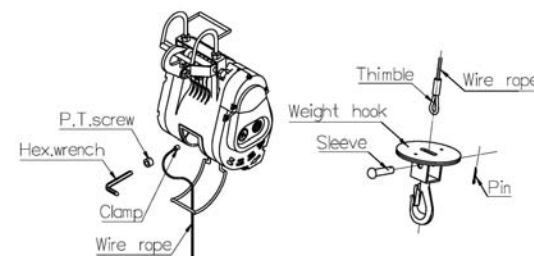

Ростов-на-Дону (863)308-18-15
Рязань (4912)46-61-64
Самара (846)206-03-16
Санкт-Петербург (812)309-46-40
Саратов (845)249-38-78
Севастополь (8692)22-31-93
Саранск (8342)22-96-24
Симферополь (3652)67-13-56
Смоленск (4812)29-41-54
Сочи (862)225-72-31
Ставрополь (8652)20-65-13
Сургут (3462)77-98-35
Сыктывкар (8212)25-95-17
Тамбов (4752)50-40-97
Тверь (4822)63-31-35
Киргизия +996(312)96-26-47

<https://comeup.nt-rt.ru/> || cpb@nt-rt.ru

Installation

Before using the winch, make sure all electrical components have no corrosion or damaged; the environment should be clear and dry.

► Wire rope replacement

- Put a new wire rope through the hole of the round plate of swivel hook.
- Insert a sleeve pin through the thimble of wire rope.
- Insert a pin through the sleeve pin and bent it by a pliers.
- Let a new wire rope w/clamp through the limit lever and insert it into the hole of the drum.
- Put a P.T. screw into the hole of the drum and tighten it by a hexagon wrench.
- Press the ↑ button to rotate the drum in the lifting direction.
- An uneven winding of wire rope may cause the load to be swing, thus damaging the rope and reducing its life.