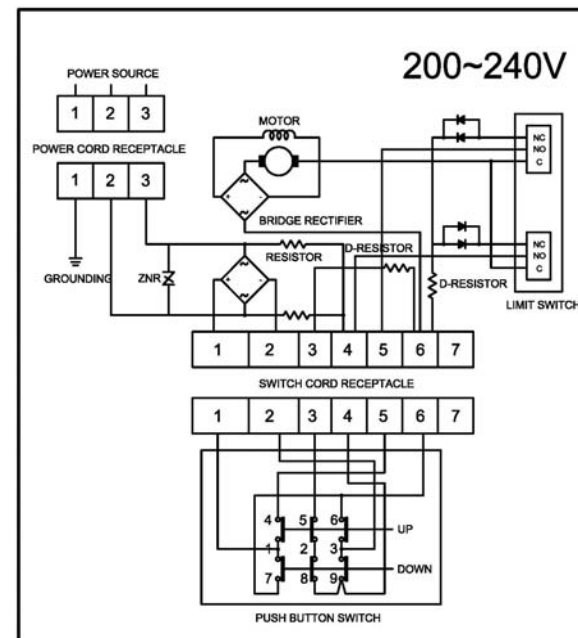

► Wiring Diagram