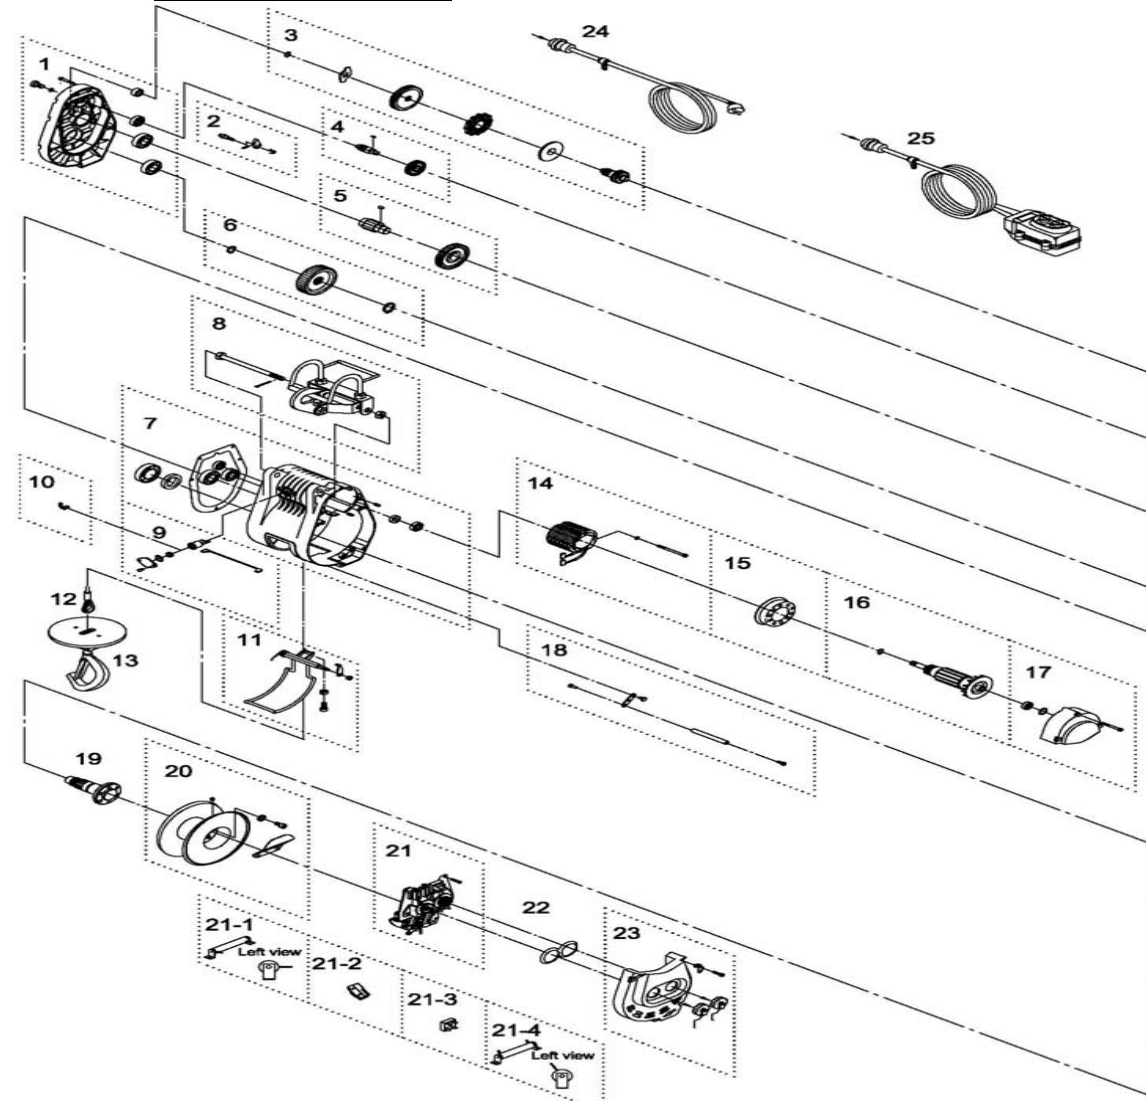

Warning

- The winch is not intended to be used in any manner for the movement or lifting of personnel.
- The lifting capacity shown is based on the top layer of rope on the drum.
- The rope winding on the drum shall remain 5 wraps from the drum.

Parts List

Item No.	Description	Part No.	Qty
1	Gearbox rear cover kit	880493	1
2	Ratchet stopper kit	880547	1
3	Brake kit	881507	1
4	1st gear kit	881498	1
5	3rd gear kit	881508	1
6	4th gear kit	880500	1
7	Gear box kit	880470	1
8	Hanger kit	880476	1
9	Carbon brush holder	880472	1
10	Carbon brush 220/230/240V	880563	2
11	Over-winding bracket kit	880503	1
12	Wire rope	881244	1
13	Weight hook CHW-0033	880505	1
14	Armature core 220/230V	880976	1
15	Cooling cover	881500	1
16	Armature winding 220/230V	880518	1
17	Motor rear cover kit	880477	1
18	Reverse winding shaft kit	880478	1
19	Output shaft kit	880507	1
20	Drum kit	881575	1
21	Control panel 220~240V	881255	1
21-1	D type resistor 220~240V	883328	1
21-2	Limit switch	881503	2
21-3	Diode	881504	2
21-4	D type resistor 220~240V	883329	1
22	Rubber packing	880483	1
23	Electric cover kit	880511	1
24	Power lead w/3 round pins plug	880492	1
25	Remote control, CPB-313	880486	1

Winch Assembly

Ver:0

Иваново (4932)77-34-06
Ижевск (3412)26-03-58
Иркутск (395)279-98-46
Казань (843)206-01-48
Калининград (4012)72-03-81
Калуга (4842)92-23-67
Кемерово (3842)65-04-62
Киров (8332)68-02-04
Коломна (4966)23-41-49
Кострома (4942)77-07-48
Краснодар (861)203-40-90
Красноярск (391)204-63-61
Курск (4712)77-13-04
Курган (3522)50-90-47
Липецк (4742)52-20-81
Россия +7(495)268-04-70

Магнитогорск (3519)55-03-13
Москва (495)268-04-70
Мурманск (8152)59-64-93
Набережные Челны (8552)20-53-41
Нижний Новгород (831)429-08-12
Новокузнецк (3843)20-46-81
Ноябрьск (3496)41-32-12
Новосибирск (383)227-86-73
Омск (3812)21-46-40
Орел (4862)44-53-42
Оренбург (3532)37-68-04
Пенза (8412)22-31-16
Петроаводск (8142)55-98-37
Псков (8112)59-10-37
Пермь (342)205-81-47
Казахстан +7(7172)727-132

Ростов-на-Дону (863)308-18-15
Рязань (4912)46-61-64
Самара (846)206-03-16
Санкт-Петербург (812)309-46-40
Саратов (845)249-38-78
Севастополь (8692)22-31-93
Саранск (8342)22-96-24
Симферополь (3652)67-13-56
Смоленск (4812)29-41-54
Сочи (862)225-72-31
Ставрополь (8652)20-65-13
Сургут (3462)77-98-35
Сыктывкар (8212)25-95-17
Тамбов (4752)50-40-97
Тверь (4822)63-31-35
Киргизия +996(312)96-26-47