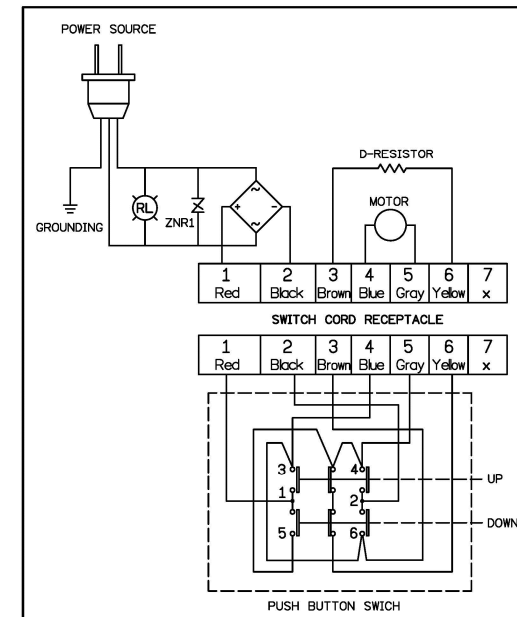

Compact Winch Model: **CWL-80**

PN: 374996 110V
374999 220V

Introduction

► Feature

- Lifting capacity: 80 kg wire rope top layer
- Lifting height: 23 m
- Lifting speed: 16 – 25 m/min
- Motor output: 0.3kw x 6A at 110V; 0.3kw x 3A at 220-240V
- Brake: Dynamic and mechanical brakes hold full load
- Control: Pendant switch powers the winch

► Unpacking

- Winch assembly 1pc
- Wire rope 4 mm x 24 m with weight hook CHW-0031 1pc
- Pendant switch CPB-413 w/cord 1.25 mm² x 6C x 3 m 1pc
- Power lead 1.5 mm² x 3C x 3 m and plug 1pc

► Read this manual carefully

You should carefully read and understand this manual before operating it. Careless winch operation may result in personal injury hazards or property damage.

Магнитогорск (3519)55-03-13
Москва (495)268-04-70
Мурманск (8152)59-64-93
Набережные Челны (8552)20-53-41
Нижний Новгород (831)429-08-12
Новокузнецк (3843)20-46-81
Новыйбск (3496)41-32-12
Новосибирск (383)227-86-73
Омск (3812)21-46-40
Орел (4862)44-53-42
Оренбург (3532)37-68-04
Пенза (8412)22-31-16
Петрозаводск (8142)55-98-37
Псков (8112)59-10-37
Пермь (342)205-81-47
Казахстан +7(7172)727-132

Ростов-на-Дону (863)308-18-15
Рязань (4912)46-61-64
Самара (846)206-03-16
Санкт-Петербург (812)309-46-40
Саратов (845)249-38-78
Севастополь (8692)22-31-93
Саранск (8342)22-96-24
Симферополь (3652)67-13-56
Смоленск (4812)29-41-54
Сочи (862)225-72-31
Ставрополь (8652)20-65-13
Сургут (3462)77-98-35
Сыктывкар (8212)25-95-17
Тамбов (4752)50-40-97
Тверь (4822)63-31-35
Киргизия +996(312)96-26-47

Installation

Before using the winch, make sure all electrical components have no corrosion or damaged; the environment should be clear and dry.

► Wire rope replacement