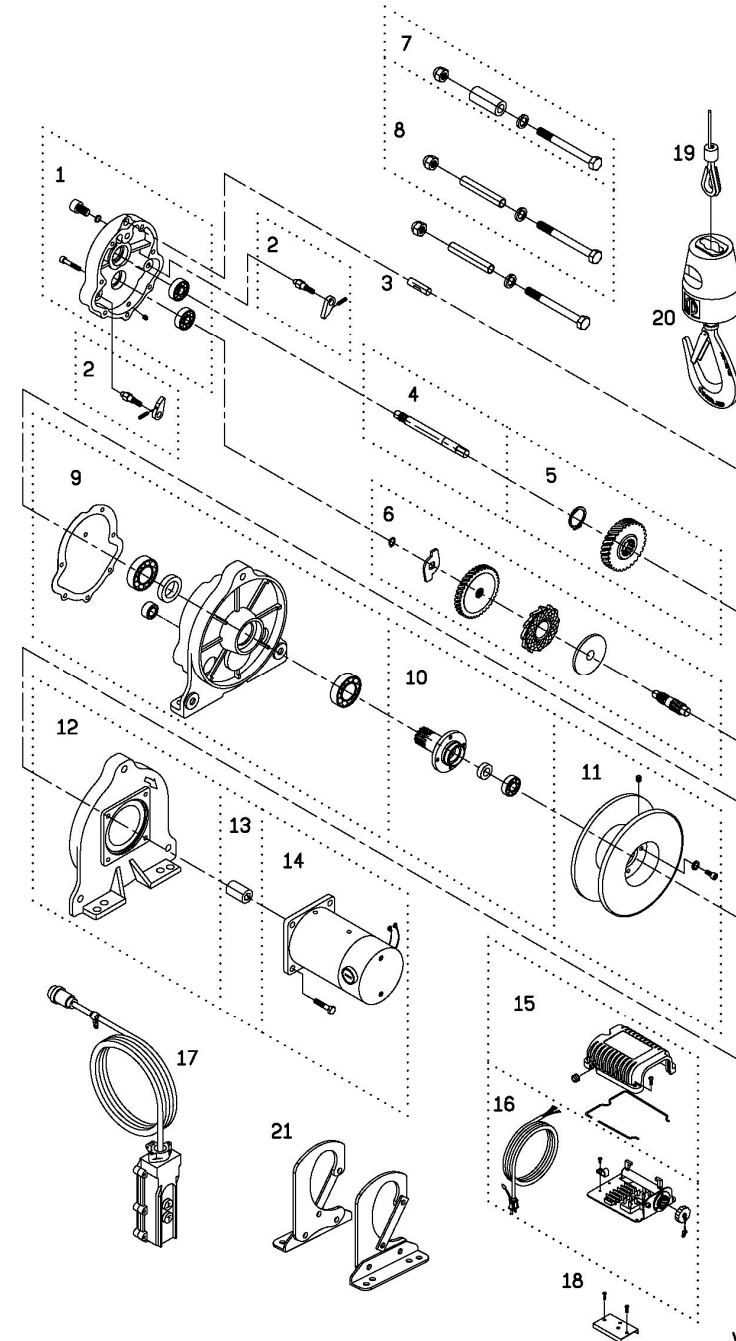

Warning

- The winch is not intended to be used in any manner for the movement or lifting of personnel.
- The lifting capacity shown is based on the top layer of rope on the drum.
- The rope winding on the drum shall remain 5 wraps from the drum.

Parts List

Item No.	Description	Part No.	Qty
1	Gearbox rear cover kit	880520	1
2	Ratchet stopper kit	880547	2
3	Balance indicator	880522	1
4	1st shaft kit	880523	1
5	2nd gear kit	880524	1
6	Brake kit	881496	1
7	Tie bar kit	880527	1
8	Tie bar kit A	880528	2
9	Gearbox support rack kit	880531	1
10	Output shaft kit	880532	1
11	Drum kit	880533	1
12	Motor support rack kit	880534	1
13	Motor coupling	881495	1
14	Motor kit 110 V	880540	1
	Motor kit 220/240 V	880541	
15	Terminal upper cover	880535	1
16	Control panel w/ 3-round pins lead, 110V	880573	1
	Control panel w/ 3-round pins lead, 220V	880574	
17	Remote control, CPB-413	881430	1
18	Lower plate	880536	1
19	Wire rope	880449	1
20	Weight hook	880384	1
21	P type hanger kit	881574	1

Winch Assembly

Иваново (4932)77-34-06
Ижевск (3412)26-03-58
Иркутск (395)279-96-46
Казань (843)206-01-48
Калининград (4012)72-03-81
Калуга (4842)92-23-67
Кемерово (3842)65-04-62
Киров (8332)68-02-04
Коломна (4966)23-41-49
Кострома (4942)77-07-48
Краснодар (861)203-40-90
Красноярск (391)204-63-61
Курск (4712)77-13-04
Курган (3522)50-90-47
Липецк (4742)52-20-81
Россия +7(495)268-04-70

Магнитогорск (3519)55-03-13
Москва (495)268-04-70
Мурманск (8152)59-64-93
Набережные Челны (8552)20-53-41
Нижний Новгород (831)429-08-12
Новокузнецк (3843)20-46-81
Ноябрьск (3496)41-32-12
Новосибирск (383)227-86-73
Омск (3812)21-46-40
Орел (4862)44-53-42
Оренбург (3532)37-68-04
Пенза (8412)22-31-16
Петрозаводск (8142)55-98-37
Псков (8112)59-10-37
Пермь (342)205-81-47
Казахстан +7(7172)727-132

Ростов-на-Дону (863)308-18-15
Рязань (4912)46-61-64
Самара (846)206-03-16
Санкт-Петербург (812)309-46-40
Саратов (845)249-38-78
Севастополь (8692)22-31-93
Саранск (8342)22-96-24
Симферополь (3652)67-13-56
Смоленск (4812)29-41-54
Сочи (862)225-72-31
Ставрополь (8652)20-65-13
Сургут (3462)77-98-35
Сыктывкар (8212)25-95-17
Тамбов (4752)50-40-97
Тверь (4822)63-31-35
Киргизия +996(312)96-26-47