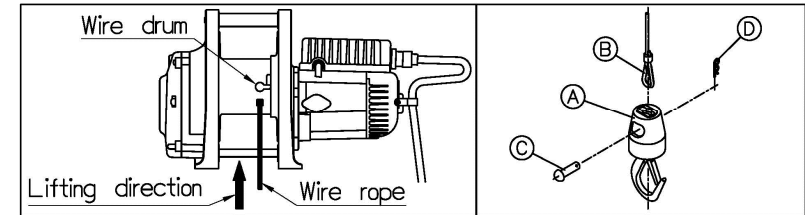

Ростов-на-Дону (863)308-18-15
Рязань (4912)46-61-64
Самара (846)206-03-16
Санкт-Петербург (812)309-46-40
Саратов (845)249-38-78
Севастополь (8692)22-31-93
Саранск (8342)22-96-24
Симферополь (3652)67-13-56
Смоленск (4812)29-41-54
Сочи (862)225-72-31
Ставрополь (8652)20-65-13
Сургут (3462)77-98-35
Сыктывкар (8212)25-95-17
Тамбов (4752)50-40-97
Тверь (4822)63-31-35
Киргизия +996(312)96-26-47

Installation

Before using the winch, make sure all electrical components have no corrosion or damaged; the environment should be clear and dry.

► Wire rope replacement

- Insert the wire rope into the hole of drum and fix it with a P. T. screw, then press the "UP" button of switch for rotate the drum in the lifting direction.
- Wind the wire rope accurately around the drum, and a irregular winding will cause the load to be swing, thus damaging the wire and reducing the life of winch.
- When replacing, according to the following procedures.
  - *Pull out a R-dowel "D" from the round head pin "C".
  - *Pull out a round head pin "C" from hook body "A".
  - *Put a wire rope "B" into the hole of hook body "A", and insert a round head pin "C" through wire rope and fixture hole of hook body "A".
  - *Insert a R-dowel "D" into the hole of round head pin "C".

► Wiring Diagram

► Information requesting or parts ordering

Please specify the followings information:

- Winch PN
- Serial number
- Part description
- Replacement part number
- Quantity for each part