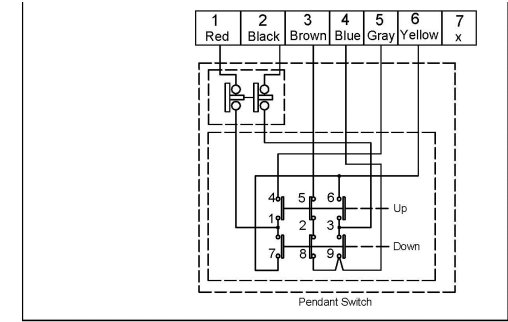

► Wiring Diagram

Иваново (4932)77-34-06
Ижевск (3412)26-03-58
Иркутск (395)279-98-46
Казань (843)206-01-48
Калининград (4012)72-03-81
Калуга (4842)92-23-67
Кемерово (3842)65-04-62
Киров (8332)68-02-04
Коломна (4966)23-41-49
Кострома (4942)77-07-48
Краснодар (861)203-40-90
Красноярск (391)204-63-61
Курск (4712)77-13-04
Курган (3522)50-90-47
Липецк (4742)52-20-81
Россия +7(495)268-04-70

Магнитогорск (3519)55-03-13
Москва (495)268-04-70
Мурманск (8152)59-64-93
Набережные Челны (8552)20-53-41
Нижний Новгород (831)429-08-12
Новокузнецк (3843)20-46-81
Ноябрьск (3496)41-32-12
Новосибирск (383)227-86-73
Омск (3812)21-46-40
Орел (4862)44-53-42
Оренбург (3532)37-68-04
Пенза (8412)22-31-16
Петрозаводск (8142)55-98-37
Псков (8112)59-10-37
Пермь (342)205-81-47
Казахстан +7(7172)727-132

Ростов-на-Дону (863)308-18-15
Рязань (4912)46-61-64
Самара (846)206-03-16
Тула (4872)33-79-87
Санкт-Петербург (812)309-46-40
Нижний Новгород (831)429-08-12
Севастополь (8692)22-31-93
Саранск (8342)22-96-24
Симферополь (3652)67-13-56
Смоленск (4812)29-41-54
Сочи (862)225-72-31
Ставрополь (8652)20-65-13
Сургут (3462)77-98-35
Сыктывкар (8212)25-95-17
Тамбов (4752)50-40-97
Тверь (4822)63-31-35
Киргизия +996(312)96-26-47

Тольятти (8482)63-91-07
Томск (3822)98-41-53
Тула (4872)33-79-87
Тюмень (3452)66-21-18
Ульяновск (8422)24-23-59
Улан-Удэ (3012)59-97-51
Уфа (347)229-48-12
Хабаровск (4212)92-98-04
Чебоксары (8352)28-53-07
Челябинск (351)202-03-61
Череповец (8202)49-02-64
Чита (3022)38-34-83
Якутск (4112)23-90-97
Ярославль (4852)69-52-93