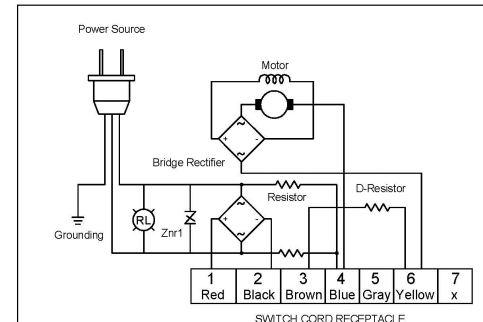

► Wiring Diagram

Иваново (4932)77-34-06
Ижевск (3412)26-03-58
Иркутск (395)279-98-46
Казань (843)206-01-48
Калининград (4012)72-03-81
Калуга (4842)92-23-67
Кемерово (3842)65-04-62
Киров (8332)68-02-04
Коломна (4966)23-41-49
Кострома (4942)77-07-48
Краснодар (861)203-40-90
Красноярск (391)204-63-61
Курск (4712)77-13-04
Курган (3522)50-90-47
Липецк (4742)52-20-81
Россия +7(495)268-04-70

Магнитогорск (3519)55-03-13
Москва (495)268-04-70
Мурманск (8152)59-64-93
Набережные Челны (8552)20-53-41
Нижний Новгород (831)429-08-12
Новокузнецк (3843)20-46-81
Ноябрьск (3496)41-32-12
Новосибирск (383)227-86-73
Омск (3812)21-46-40
Орел (4862)44-53-42
Оренбург (3532)37-68-04
Пенза (8412)22-31-16
Петрозаводск (8142)55-98-37
Псков (8112)59-10-37
Пермь (342)205-81-47
Казахстан +7(7172)727-132

Ростов-на-Дону (863)308-18-15
Рязань (4912)46-61-64
Самара (846)206-03-16
Тула (4872)33-79-87
Санкт-Петербург (812)309-46-40
Нижний Новгород (831)429-08-12
Севастополь (8692)22-31-93
Саранск (8342)22-96-24
Симферополь (3652)67-13-56
Смоленск (4812)29-41-54
Сочи (862)225-72-31
Ставрополь (8652)20-65-13
Сургут (3462)77-98-35
Сыктывкар (8212)25-95-17
Тамбов (4752)50-40-97
Тверь (4822)63-31-35
Киргизия +996(312)96-26-47

Тольятти (8482)63-91-07
Томск (3822)98-41-53
Тула (4872)33-79-87
Тюмень (3452)66-21-18
Ульяновск (8422)24-23-59
Улан-Удэ (3012)59-97-51
Уфа (347)229-48-12
Хабаровск (4212)92-98-04
Чебоксары (8352)28-53-07
Челябинск (351)202-03-61
Череповец (8202)49-02-64
Чита (3022)38-34-83
Якутск (4112)23-90-97
Ярославль (4852)69-52-93