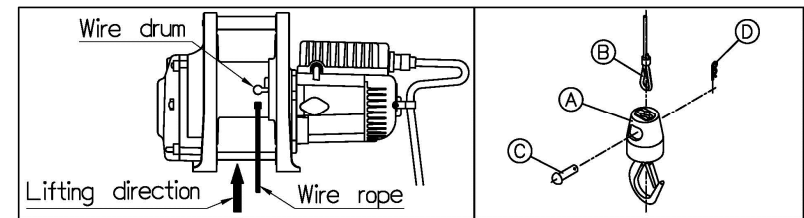

► Unpacking

- Winch assembly 1pc
- Wire rope 6 mm x 30 m 1pc
- Weight hook CHW-0031 1pc
- Pendant switch PB-417 w/cord 2.0 mm² x 6C x 10m 1pc

► Read this manual carefully

You should carefully read and understand this manual before operating it. Careless winch operation may result in personal injury hazards or property damage.

► Information requesting or parts ordering

Please specify the followings information:

- Winch PN
- Serial number
- Part description
- Replacement part number
- Quantity for each part

Installation

Before using the winch, make sure all electrical components have no corrosion or damaged; the environment should be clear and dry.

► Wire rope replacement

- Insert the wire rope into the hole of drum and fix it with a P. T. screw, then press the "UP" button of switch for rotate the drum in the lifting direction.
- Wind the wire rope accurately around the drum, and an irregular winding will cause the load to be swing, thus damaging the wire and reducing the life of winch.
- When replacing, according to the following procedures.
  - *Pull out a R-dowel "D" from the round head pin "C".
  - *Pull out a round head pin "C" from hook body "A".
  - *Put a wire rope "B" into the hole of hook body "A", and insert a round head pin "C" through wire rope and fixture hole of hook body "A".
  - *Insert a R-dowel "D" into the hole of round head pin "C".