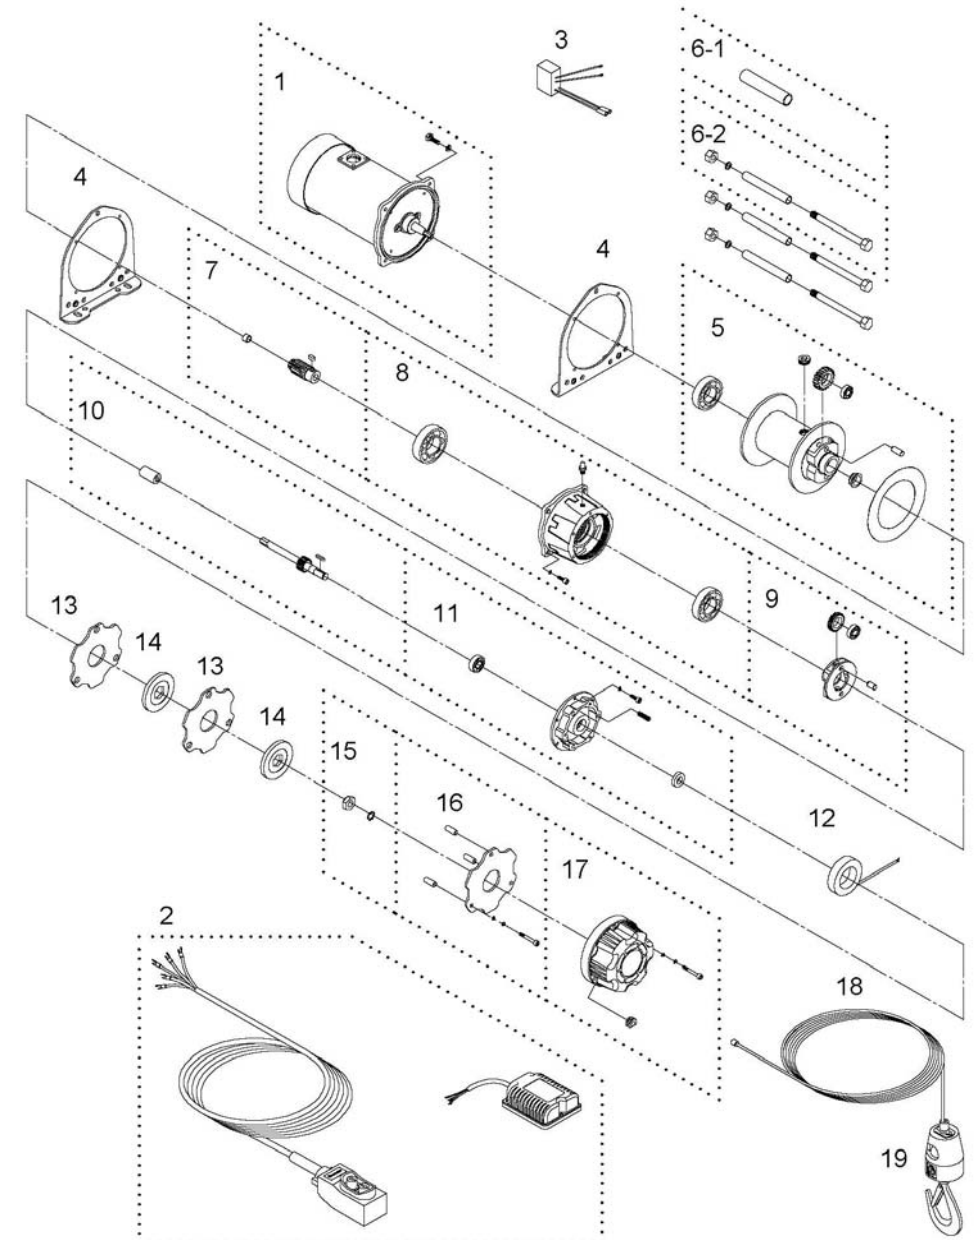

Warning

- The winch is not intended to be used in any manner for the movement or lifting of personnel.
- The lifting capacity shown is based on the top layer of rope on the drum.
- The rope winding on the drum shall remain 5 wraps from the drum.

Parts List

Item No.	Description	Part No.	Qty
1	Induction motor kit , 220/380V	881689	1
	Induction motor kit , 400/415V	881690	
	Induction motor kit , 440V	882089	
	Induction motor kit , 200V	883763	
2	Control kit, 200/220V	881691	1
	Control kit, 380/400/415V	881692	
3	Bridge rectifier	880368	1
4	Support bracket	880369	2
5	Drum kit	880370	1
6-1	Tie bar	881862	1
6-2	Tie bar kit	880371	3
7	2nd shaft kit	880372	1
8	Gear box kit	880373	1
9	1st stage carrier	880374	1
10	1st shaft kit	880375	1
11	Conductor kit	880376	1
12	Brake coil	880388	1
13	Conductor plate A	880403	2
14	Brake disc	880379	2
15	Hex socket	880380	1
16	Conductor plate B kit	880381	1
17	Brake cover	880382	1
18	Wire rope	880383	1
19	Weight hook CHW-0031	880384	1

Winch Assembly

Ver:2

Магнитогорск (3519)55-03-13
Москва (495)268-04-70
Мурманск (8152)59-64-93
Набережные Челны (8552)20-53-41
Нижний Новгород (831)429-08-12
Новокузнецк (3843)20-46-81
Ноябрьск (3496)41-32-12
Новосибирск (383)227-86-73
Омск (3812)21-46-40
Орел (4862)44-53-42
Оренбург (3532)37-68-04
Пенза (8412)22-31-16
Петрозаводск (8142)55-98-37
Псков (8112)59-10-37
Пермь (342)205-81-47

Ростов-на-Дону (863)308-18-15
Рязань (4912)46-61-64
Самара (846)206-03-16
Санкт-Петербург (812)309-46-40
Саратов (845)249-38-78
Севастополь (8692)22-31-93
Саранск (8342)22-96-24
Симферополь (3652)67-13-56
Смоленск (4812)29-41-54
Сочи (862)225-72-31
Ставрополь (8652)20-65-13
Сургут (3462)77-98-35
Сыктывкар (8212)25-95-17
Тамбов (4752)50-40-97
Тверь (4822)63-31-35

Тольятти (8482)63-91-07
Томск (3822)98-41-53
Тула (4872)33-79-87
Тюмень (3452)66-21-18
Ульяновск (8422)24-23-59
Улан-Удэ (3012)59-97-51
Уфа (347)229-48-12
Хабаровск (4212)92-98-04
Чебоксары (8352)28-53-07
Челябинск (351)202-03-61
Череповец (8202)49-02-64
Чита (3022)38-34-83
Якутск (4112)23-90-97
Ярославль (4852)69-52-93

Россия +7(495)268-04-70

Казахстан +7(7172)727-132

Киргизия +996(312)96-26-47

<https://comeup.nt-rt.ru/> || cpb@nt-rt.ru