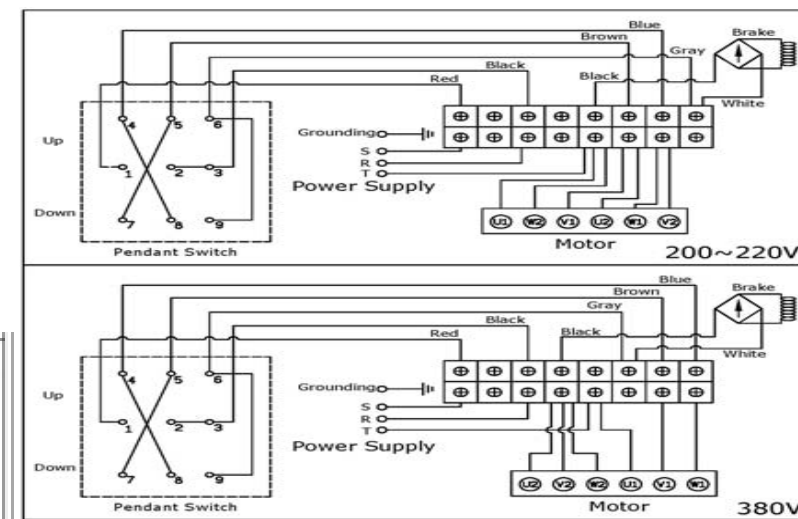

► Wiring Diagram