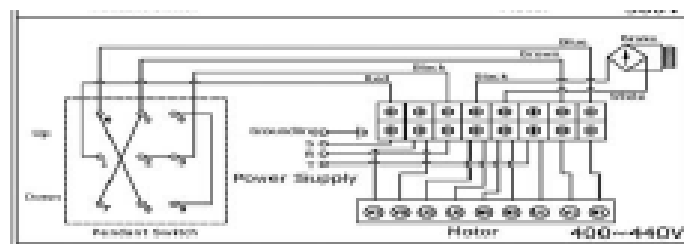

Electric Winch

Model: **CWG-30075**

PN : 152005 200V50Hz 153220 220V50Hz 150508 380V50Hz
153040 400V50Hz 153415 415V50Hz 154408 440V60Hz

Introduction

► Feature

- Lifting capacity: 300 kg wire rope top layer
- Lifting height: 29 m
- Lifting speed: 10-15 m/min at 50Hz ; 12-18 m/min at 60Hz
- Brake: Electromagnetic spring-applied failsafe brake
- Control: Pendant switch powers the winch

► Unpacking

- Winch assembly 1pc
- Wire rope 6 mm x 30 m 1pc
- Weight hook CHW-0031 1pc
- Pendant switch w/cord 1.25 mm² x 5C x 3 m 1pc

► Read this manual carefully

You should carefully read and understand this manual before operating it. Careless winch operation may result in personal injury hazards or property damage.

► Information requesting or parts ordering

Please specify the followings information:

- Winch PN
- Serial number
- Part description
- Replacement part number
- Quantity for each part