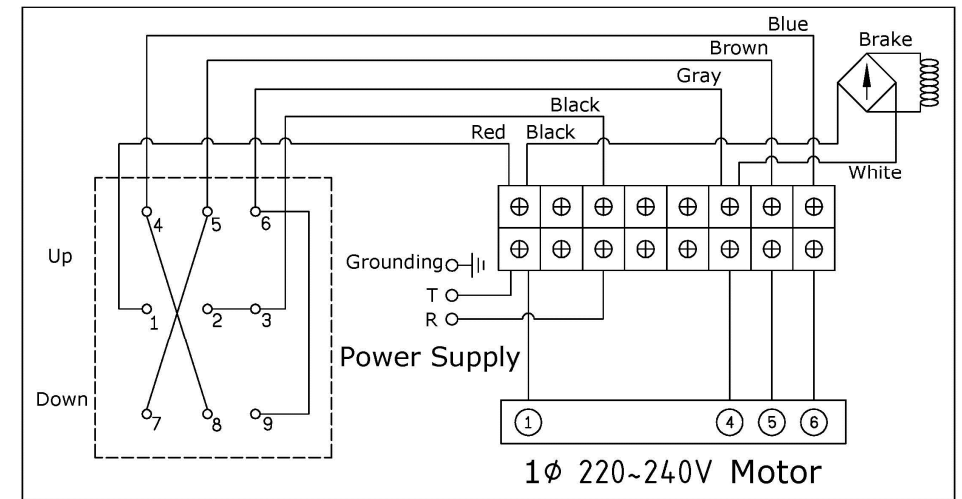

► Unpacking

- Winch assembly 1pc
- Wire rope 9 mm x 60 m w/weight hook CHW-0005 1pc
- Wire rope 8 mm x 100 m w/weight hook CHW-0005 for PN:158100 1pc
- Pendant switch w/cord 3.5 mm² x 5C x 3 m 1pc

► Read this manual carefully

You should carefully read and understand this manual carefully before operating it. Careless winch operation may result in personal injury hazards or property damage.

► Information requesting or parts ordering

Please specify the followings information:

- Winch PN
- Serial number
- Part description
- Replacement part number
- Quantity for each part

Installation

Before using the winch, make sure all electrical components have no corrosion or damaged; the environment should be clear and dry.

► Performance

Winch Model				CWG-10151									
Motor	kw x p			1.5 x 4									
Recommend Wire Rope	Size(mm)			9									
	Breaking (kg)			3,750									
1st Layer	Rated Load (kg)	50Hz	593	2nd Layer	Rated Load (kg)	50Hz	529	3rd Layer	Rated Load (kg)	50Hz	478		
	Speed (m/min)	50Hz	12		Speed (m/min)	50Hz	13.3		Speed (m/min)	50Hz	14.8		
	Rope-Winding Cumulating Sum (m)				12	Rope-Winding Cumulating Sum (m)			26	Rope-Winding Cumulating Sum (m)			40
4th Layer	Rated Load (kg)	50Hz	436	5th Layer	Rated Load (kg)	50Hz	400						
	Speed (m/min)	50Hz	16.2		Speed (m/min)	50Hz	18						
	Rope-Winding Cumulating Sum (m)				57	Rope-Winding Cumulating Sum (m)			60				

► Wiring Diagram

Иваново (4932)77-34-06
Ижевск (3412)26-03-58
Иркутск (395)279-98-46
Казань (843)206-01-48
Калининград (4012)72-03-81
Калуга (4842)92-23-67
Кемерово (3842)65-04-62
Киров (8332)68-02-04
Коломна (4966)23-41-49
Кострома (4942)77-07-48
Краснодар (861)203-40-90
Красноярск (391)204-63-61
Курск (4712)77-13-04
Курган (3522)50-90-47
Липецк (4742)52-20-81

Магнитогорск (3519)55-03-13
Москва (495)268-04-70
Мурманск (8152)59-64-93
Набережные Челны (8552)20-53-41
Новгород (831)429-08-12
Новокузнецк (3843)20-46-81
Ноябрьск (3496)41-32-12
Новосибирск (383)227-86-73
Омск (3812)21-46-40
Орел (4862)44-53-42
Оренбург (3532)37-68-04
Пенза (8412)22-31-16
Петрозаводск (8142)55-98-37
Псков (8112)59-10-37
Пермь (342)205-81-47

Ростов-на-Дону (863)308-18-15
Рязань (4912)46-61-64
Самара (846)206-03-16
Санкт-Петербург (812)309-46-40
Саратов (845)249-38-78
Севастополь (8692)22-31-93
Саранск (8342)22-96-24
Симферополь (3652)67-13-56
Смоленск (4812)29-41-54
Сочи (862)225-72-31
Ставрополь (8652)20-65-13
Сургут (3462)77-98-35
Сыктывкар (8212)25-95-17
Тамбов (4752)50-40-97
Тверь (4822)63-31-35

Тюльятинь (8482)63-91-07
Томск (3822)98-41-53
Тула (4872)33-79-87
Тюмень (3452)66-21-18
Ульяновск (8422)24-23-59
Улан-Удэ (3012)59-97-51
Уфа (347)229-48-12
Хабаровск (4212)92-98-04
Чебоксары (8352)28-53-07
Челябинск (351)202-03-61
Череповец (8202)49-02-64
Чита (3022)38-34-83
Якутск (4112)23-90-97
Ярославль (4852)69-52-93

Россия +7(495)268-04-70

Казахстан +7(7172)727-132

Киргизия +996(312)96-26-47