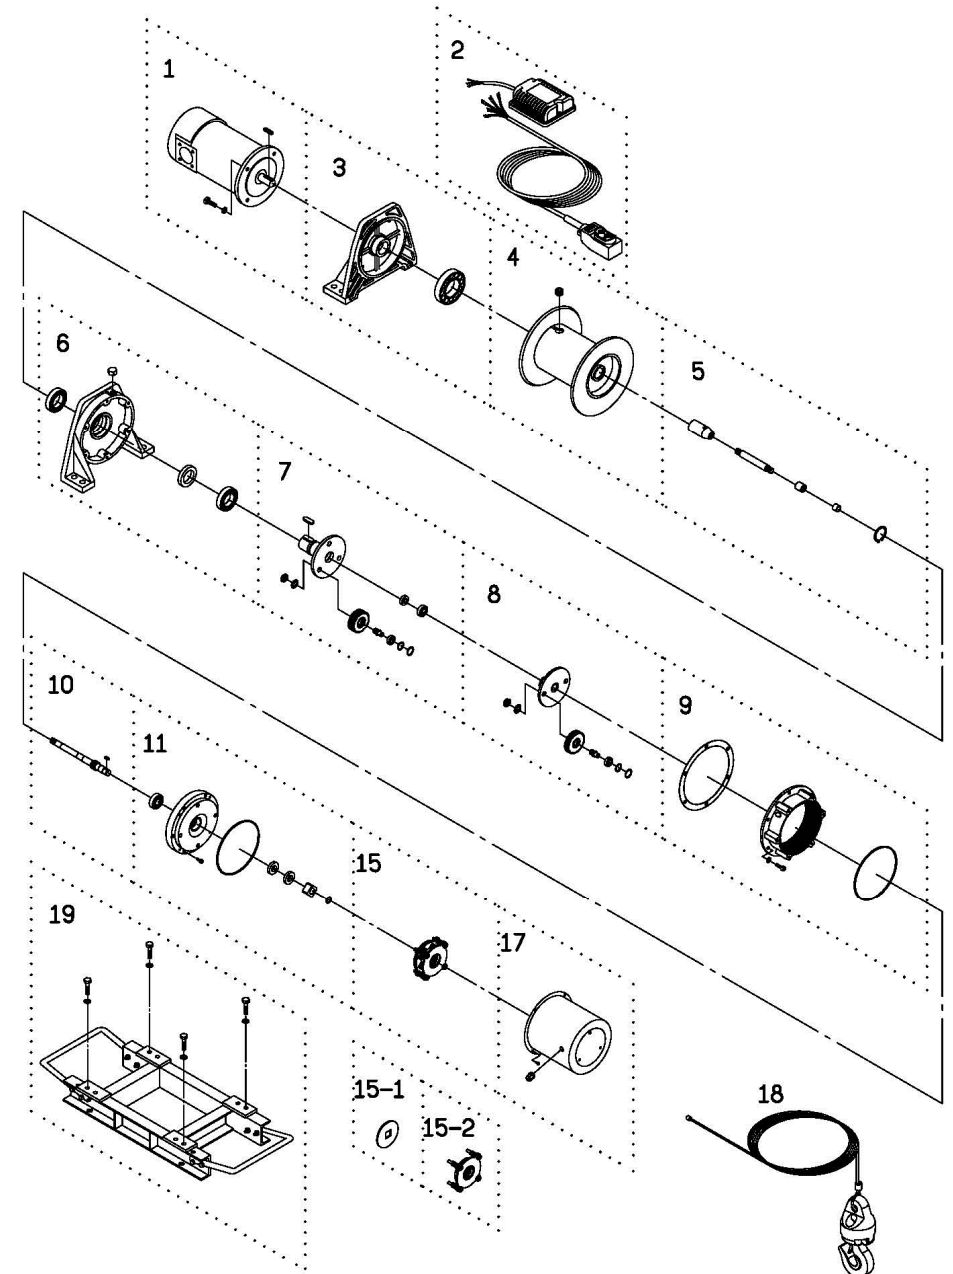

Parts List

Item No.	Description	Part No.	Qty
1	Induction motor kit 220V	880841	1
	Induction motor kit 240V	880842	
	Induction motor kit 230V	882543	
2	Control kit 220V/240V	881657	1
	Control kit 230V,for PN:155112	881658	
3	Motor support rack kit	880806	1
4	Drum kit	880807	1
5	Connect shaft kit	880808	1
6	Gearbox support rack kit	880809	1
7	2nd stage carrier kit	881663	1
8	1st stage carrier kit	881664	1
9	Gear box kit	880814	1
10	1st shaft kit	880815	1
11	Gearbox rear cover kit	880816	1
15	Brake kit DC 90V	882042	1
15-1	Brake disc	882046	1
15-2	Brake coil DC 90V	882047	1
17	Brake cover kit	880822	1
18	Wire rope w/weight hook	880823	1
	Wire rope w/weight hook for PN:158100	881456	
19	Base plate kit	880824	1

Winch Assembly

Ver:04

Алматы (7273)495-231
Ангарск (3955)60-70-56
Архангельск (8182)63-90-72
Астрахань (8512)99-46-04
Барнаул (3852)73-04-60
Белгород (4722)40-23-64
Благовещенск (4162)22-76-07
Брянск (4832)59-03-52
Владивосток (423)249-28-31
Владикавказ (8672)28-90-48
Владимир (4922)49-43-18
Волгоград (844)278-03-48
Вологда (8172)26-41-59
Воронеж (473)204-51-73
Екатеринбург (343)384-55-89

Иваново (4932)77-34-06
Ижевск (3412)26-03-58
Иркутск (395)279-98-46
Казань (843)206-01-48
Калининград (4012)72-03-81
Калуга (4842)92-23-67
Кемерово (3842)65-04-62
Киров (8332)68-02-04
Коломна (4966)23-41-49
Кострома (4942)77-07-48
Краснодар (861)203-40-90
Красноярск (391)204-63-61
Курск (4712)77-13-04
Курган (3522)50-90-47
Липецк (4742)52-20-81

Магнитогорск (3519)55-03-13
Москва (495)268-04-70
Мурманск (8152)59-64-93
Набережные Челны (8552)20-53-41
Нижний Новгород (831)429-08-12
Новокузнецк (3843)20-46-81
Ноябрьск (3496)41-32-12
Новосибирск (383)227-86-73
Омск (3812)21-46-40
Орел (4862)44-53-42
Оренбург (3532)37-68-04
Пенза (8412)22-31-16
Петрозаводск (8142)55-98-37
Псков (8112)59-10-37
Пермь (342)205-81-47

Ростов-на-Дону (863)308-18-15
Рязань (4912)46-61-64
Самара (846)206-03-16
Санкт-Петербург (812)309-46-40
Саратов (845)249-38-78
Севастополь (8692)22-31-93
Саранск (8342)22-96-24
Симферополь (3652)67-13-56
Смоленск (4812)29-41-54
Сочи (862)225-72-31
Ставрополь (8652)20-65-13
Сургут (3462)77-98-35
Сыктывкар (8212)25-95-17
Тамбов (4752)50-40-97
Тверь (4822)63-31-35

Тольятти (8482)63-91-07
Томск (3822)98-41-53
Тула (4872)33-79-87
Тюмень (3452)66-21-18
Ульяновск (8422)24-23-59
Улан-Удэ (3012)59-97-51
Уфа (347)229-48-12
Хабаровск (4212)92-98-04
Чебоксары (8352)28-53-07
Челябинск (351)202-03-61
Череповец (8202)49-02-64
Чита (3022)38-34-83
Якутск (4112)23-90-97
Ярославль (4852)69-52-93

Россия +7(495)268-04-70

Казахстан +7(7172)727-132

Киргизия +996(312)96-26-47

<https://comeup.nt-rt.ru/> || cpb@nt-rt.ru