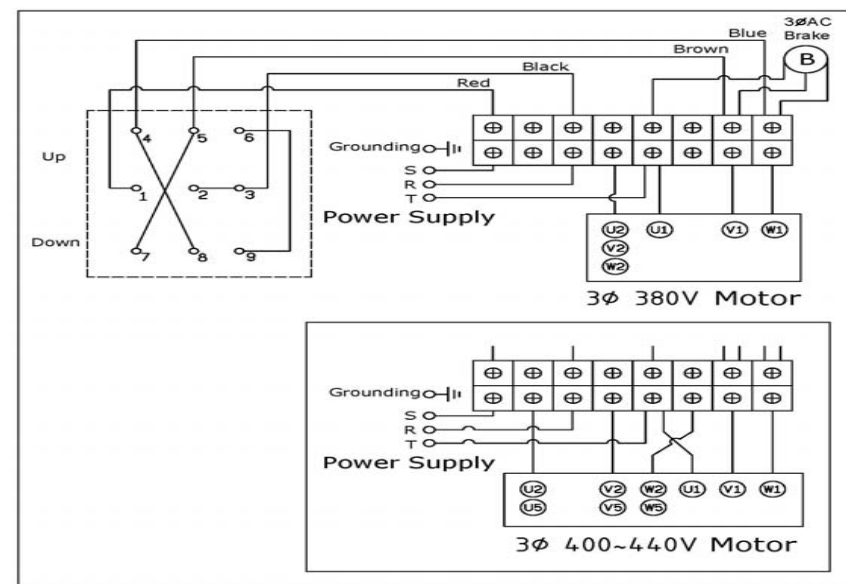

► Unpacking

- Winch assembly 1pc
- Wire rope 9 mm x 60 m w/weight hook CHW-0005 except for PN:156735 1pc
- Wire rope 8 mm x 110 m w/weight hook CHW-0005 for PN:151523 1pc
- Pendant switch w/cord 2.0 mm² x 5C x 3 m 1pc

► Read this manual carefully

You should carefully read and understand this manual carefully before operating it. Careless winch operation may result in personal injury hazards or property damage.

► Information requesting or parts ordering

Please specify the followings information:

- Winch PN
- Serial number
- Part description
- Replacement part number
- Quantity for each part

Installation

Before using the winch, make sure all electrical components have no corrosion or damaged; the environment should be clear and dry.

► Performance

Winch Model				CWG-30151							
Motor		kw x p		1.5 x 4							
Recommend Wire Rope		Size(mm)		9							
		Breaking (kg)		3,750							
1st Layer	Rated Load (kg)	50Hz / 60Hz	742	2nd Layer	Rated Load (kg)	50Hz / 60Hz	662	3rd Layer	Rated Load (kg)	50Hz / 60Hz	597
	Speed (m/min)	50Hz	12		Speed (m/min)	50Hz	13.3		Speed (m/min)	50Hz	14.8
		60Hz	14			60Hz	16.1			60Hz	17.8
Rope-Winding Cumulating Sum (m)			12	Rope-Winding Cumulating Sum (m)			26	Rope-Winding Cumulating Sum (m)			40
4th Layer	Rated Load (kg)	50Hz / 60Hz	544	5th Layer	Rated Load (kg)	50Hz / 60Hz	500				
	Speed (m/min)	50Hz	16.2		Speed (m/min)	50Hz	18				
		60Hz	19.6			60Hz	21				
Rope-Winding Cumulating Sum (m)			57	Rope-Winding Cumulating Sum (m)			60				

► Wiring Diagram

Иваново (4932)77-34-06
Ижевск (3412)26-03-58
Иркутск (395)279-98-46
Казань (843)206-01-48
Калининград (4012)72-03-81
Калуга (4842)92-23-67
Кемерово (3842)65-04-62
Киров (8332)68-02-04
Коломна (4966)23-41-49
Кострома (4942)77-07-48
Краснодар (861)203-40-90
Красноярск (391)204-63-61
Курск (4712)77-13-04
Курган (3522)50-90-47
Липецк (4742)52-20-81

Магнитогорск (3519)55-03-13
Москва (495)268-04-70
Мурманск (8152)59-64-93
Набережные Челны (8552)20-53-41
Нижний Новгород (831)429-08-12
Новокузнецк (3843)20-46-81
Ноябрьск (3496)41-32-12
Новосибирск (383)227-86-73
Омск (3812)21-46-40
Орел (4862)44-53-42
Оренбург (3532)37-68-04
Пенза (8412)22-31-16
Петрозаводск (8142)55-98-37
Псков (8112)59-10-37
Пермь (342)205-81-47

Ростов-на-Дону (863)308-18-15
Рязань (4912)46-61-64
Самара (846)206-03-16
Санкт-Петербург (812)309-46-40
Саратов (845)249-38-78
Севастополь (8692)22-31-93
Саранск (8342)22-96-24
Симферополь (3652)67-13-56
Смоленск (4812)29-41-54
Сочи (862)225-72-31
Ставрополь (8652)20-65-13
Сургут (3462)77-98-35
Сыктывкар (8212)25-95-17
Тамбов (4752)50-40-97
Тверь (4822)63-31-35

Тольятти (8482)63-91-07
Томск (3822)98-41-53
Тула (4872)33-79-87
Тюмень (3452)66-21-18
Ульяновск (8422)24-23-59
Улан-Уда (3012)59-97-51
Уфа (347)229-48-12
Хабаровск (4212)92-98-04
Чебоксары (8352)28-53-07
Челябинск (351)202-03-61
Череповец (8202)49-02-64
Чита (3022)38-34-83
Якутск (4112)23-90-97
Ярославль (4852)69-52-93

Россия +7(495)268-04-70

Казахстан +7(7172)727-132

Киргизия +996(312)96-26-47

<https://comeup.nt-rt.ru/> || cpb@nt-rt.ru