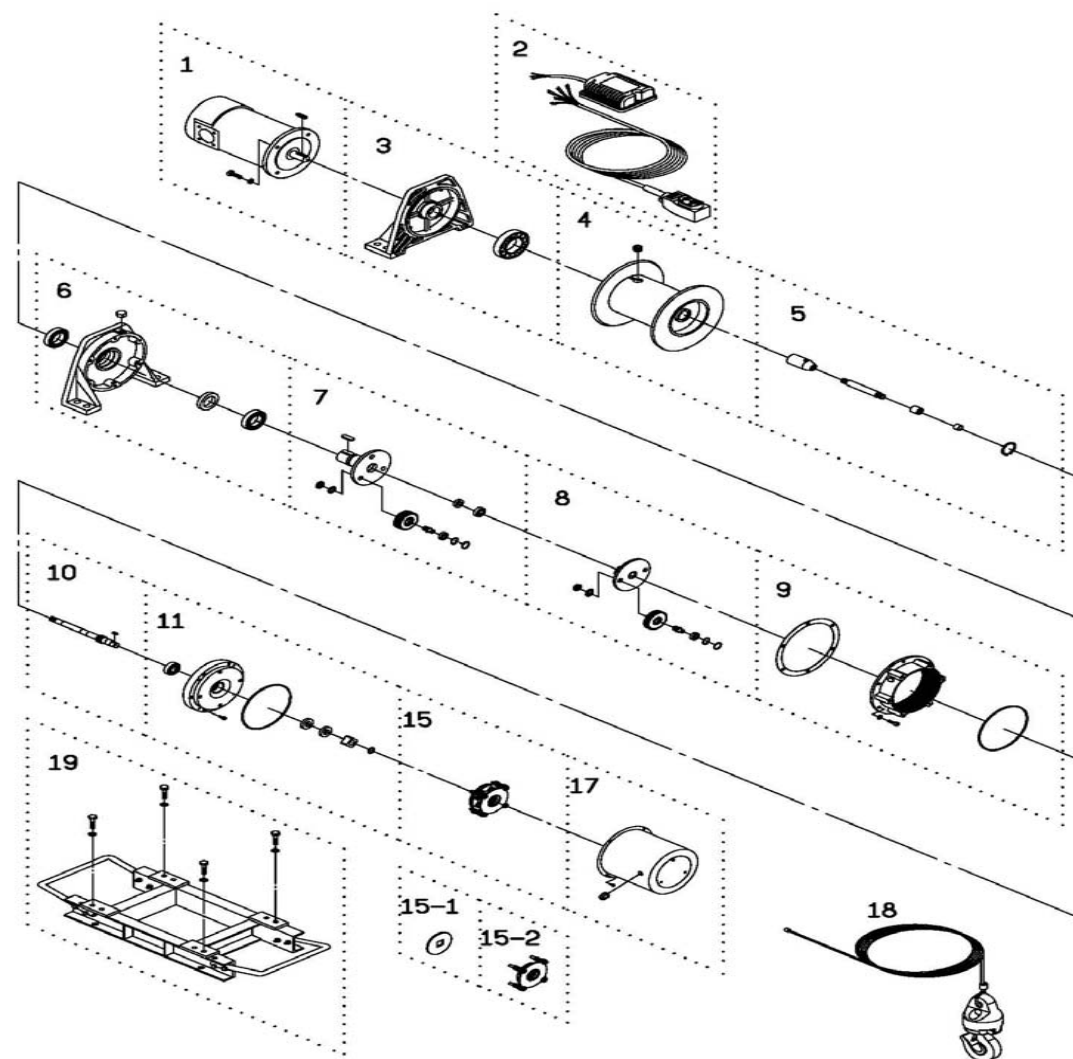

Warning

- The winch is not intended to be used in any manner for the movement or lifting of personnel.
- The lifting capacity shown is based on the top layer of rope on the drum.
- The rope winding on the drum shall remain 5 wraps from the drum.

Parts List

Item No.	Description	Part No.	Qty
1	Induction motor kit 380V	880827	1
	Induction motor kit 400V	881940	
	Induction motor kit 415V	880828	
2	Control kit	880953	1
	Control kit ,for PN:154562	880954	
3	Motor support rack kit	880806	1
4	Drum kit	880807	1
5	Connect shaft kit	880808	1
6	Gearbox support rack kit	880809	1
7	2nd stage carrier kit	881663	1
8	1st stage carrier kit	881664	1
9	Gear box kit	880814	1
10	1st shaft kit	880815	1
11	Gearbox rear cover kit	880816	1
15A	Brake kit 380V	882044	1
15B	Brake kit 400V	882624	
15C	Brake kit 415V	882045	
15-1	Brake disc	882046	1
15-2A	Brake coil 380V	882049	1
15-2B	Brake coil 400V	882626	
15-2C	Brake coil 415V	882050	
17	Brake cover kit	880822	1
18	Wire rope w/weight hook except for PN:156735	880823	1
	Wire rope w/weight hook for PN:151523	883388	
19	Base plate kit	880824	1

Winch Assembly

Иваново (4932)77-34-06
Ижевск (3412)26-03-58
Иркутск (395)279-98-46
Казань (843)206-01-48
Калининград (4012)72-03-81
Калуга (4842)92-23-67
Кемерово (3842)65-04-62
Киров (8332)68-02-04
Коломна (4966)23-41-49
Кострома (4942)77-07-48
Краснодар (861)203-40-90
Красноярск (391)204-63-61
Курск (4712)77-13-04
Курган (3522)50-90-47
Липецк (4742)52-20-81

Россия +7(495)268-04-70

Магнитогорск (3519)55-03-13
Москва (495)268-04-70
Мурманск (8152)59-64-93
Набережные Челны (8552)20-53-41
Нижний Новгород (831)429-08-12
Новокузнецк (3843)20-46-81
Ноябрьск (3496)41-32-12
Новосибирск (383)227-86-73
Омск (3812)21-46-40
Орел (4862)44-53-42
Оренбург (3532)37-68-04
Пенза (8412)22-31-16
Петрозаводск (8142)55-98-37
Псков (8112)59-10-37
Пермь (342)205-81-47

Казахстан +7(7172)727-132

Ростов-на-Дону (863)308-18-15
Рязань (4912)46-61-64
Самара (846)206-03-16
Санкт-Петербург (812)309-46-40
Саратов (845)249-38-78
Севастополь (8692)22-31-93
Саранск (8342)22-96-24
Симферополь (3652)67-13-56
Смоленск (4812)29-41-54
Сочи (862)225-72-31
Ставрополь (8652)20-65-13
Сургут (3462)77-98-35
Сыктывкар (8212)25-95-17
Тамбов (4752)50-40-97
Тверь (4822)63-31-35

Киргизия +996(312)96-26-47

Тольятти (8482)63-91-07
Томск (3822)98-41-53
Тула (4872)33-79-87
Тюмень (3452)66-21-18
Ульяновск (8422)24-23-59
Улан-Удэ (3012)59-97-51
Уфа (347)229-48-12
Хабаровск (4212)92-98-04
Чебоксары (8352)28-53-07
Челябинск (351)202-03-61
Череповец (8202)49-02-64
Чита (3022)38-34-83
Якутск (4112)23-90-97
Ярославль (4852)69-52-93