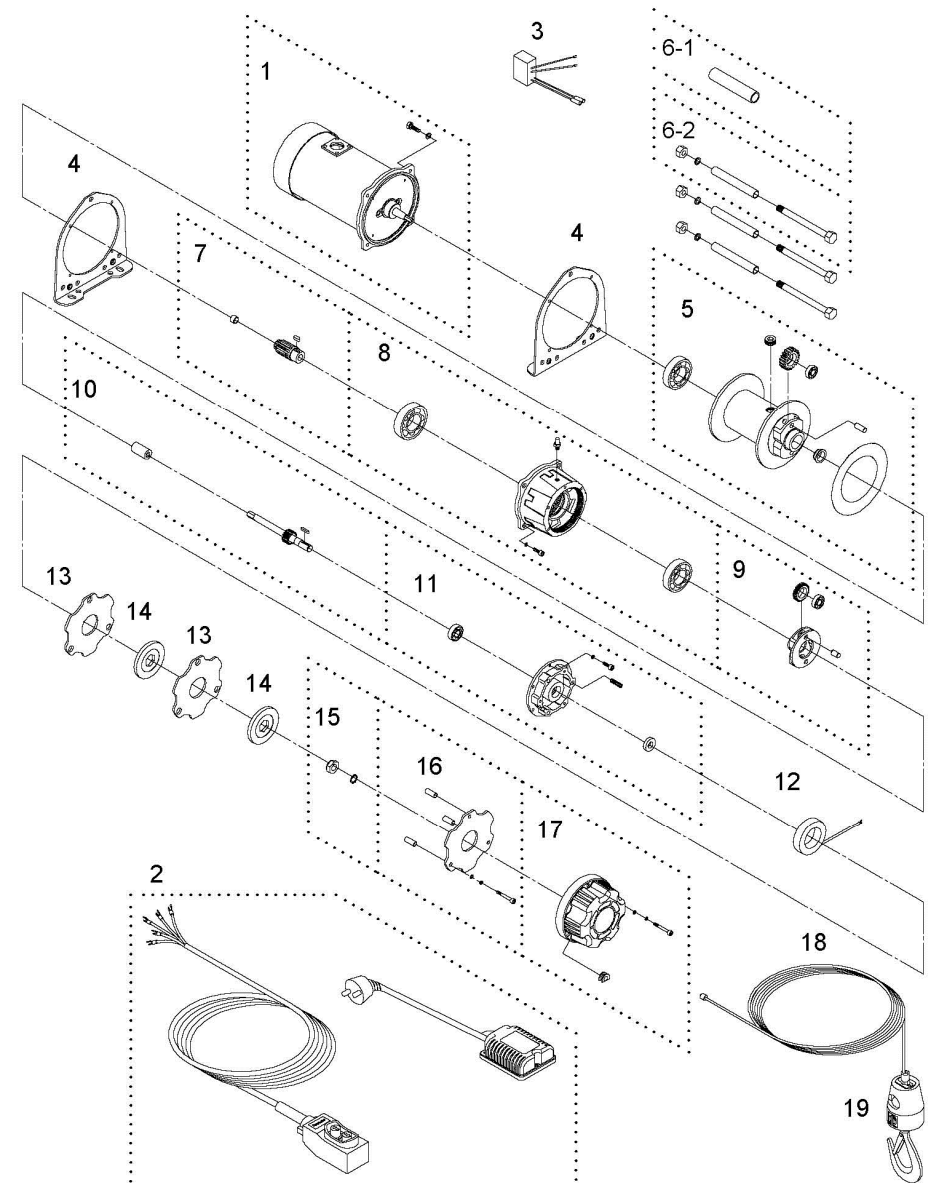

Warning

- The winch is not intended to be used in any manner for the movement or lifting of personnel.
- The lifting capacity shown is based on the top layer of rope on the drum.
- The rope winding on the drum shall remain 5 wraps from the drum.

Parts List

Item No.	Description	Part No.	Qty
1	Induction motor kit , 110/220V	880405	1
	Induction motor kit , 230V	882541	
2	Control kit, 3 round pins	880398	1
3	Bridge rectifier	880368	1
4	Support bracket	880369	2
5	Drum kit	880370	1
6-1	Tie bar	881862	1
6-2	Tie bar kit	880371	3
7	2nd shaft kit	880372	1
8	Gear box kit	880373	1
9	1st stage carrier	880374	1
10	1st shaft kit	880375	1
11	Conductor kit	880376	1
12	Brake coil 110V	880377	1
13	Conductor plate A	880403	2
14	Brake disc	880379	2
15	Hex socket	880380	1
16	Conductor plate B kit	880381	1
17	Brake cover	880382	1
18	Wire rope	880383	1
19	Weight hook CHW-0031	880384	1

Winch Assembly

Ver:4

Магнитогорск (3519)55-03-13
Москва (495)268-04-70
Мурманск (8152)59-64-93
Набережные Челны (8552)20-53-41
Нижний Новгород (831)429-08-12
Новокузнецк (3843)20-46-81
Новый Уренгой (3496)41-32-12
Новосибирск (383)227-86-73
Омск (3812)21-46-40
Орел (4862)44-53-42
Оренбург (3532)37-68-04
Пенза (8412)22-31-16
Петрозаводск (8142)55-98-37
Псков (8112)59-10-37
Пермь (342)205-81-47

Ростов-на-Дону (863)308-18-15
Рязань (4912)46-61-64
Самара (846)206-03-16
Санкт-Петербург (812)309-46-40
Саратов (845)249-38-78
Севастополь (8692)22-31-93
Саранск (8342)22-96-24
Симферополь (3652)67-13-56
Смоленск (4812)29-41-54
Сочи (862)225-72-31
Ставрополь (8652)20-65-13
Сургут (3462)77-98-35
Сыктывкар (8212)25-95-17
Тамбов (4752)50-40-97
Тверь (4822)63-31-35

Россия +7(495)268-04-70

Казахстан +7(7172)727-132

Киргизия +996(312)96-26-47

<https://comeup.nt-rt.ru/> || cpb@nt-rt.ru