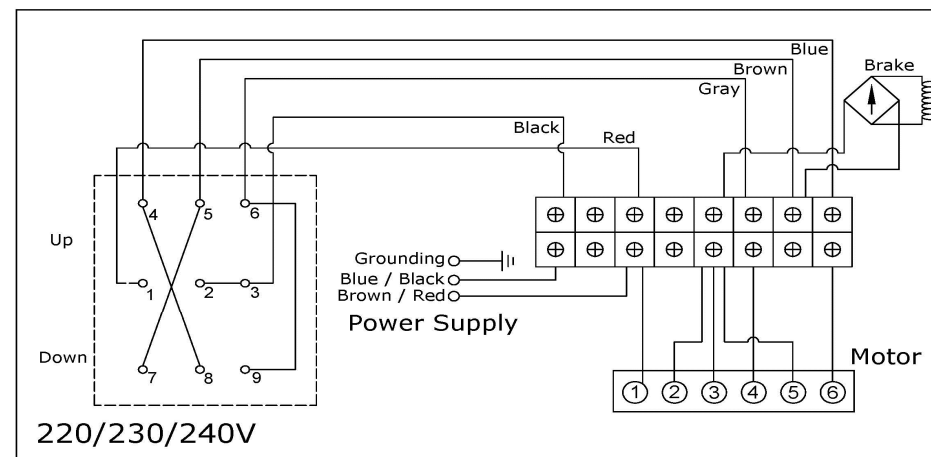

► Unpacking

- Winch assembly 1pc
- Wire rope 6 mm x 30 m 1pc
- Weight hook CHW-0031 1pc
- Power lead 1.5 mm² x 3C x 3 m and plug 1pc
- Pendant switch w/cord 1.25 mm² x 5C x 3 m 1pc

► Read this manual carefully

You should carefully read and understand this manual before operating it. Careless winch operation may result in personal injury hazards or property damage.

► Information requesting or parts ordering

Please specify the followings information:

- Winch PN
- Serial number
- Part description
- Replacement part number
- Quantity for each part

Installation

Before using the winch, make sure all electrical components have no corrosion or damaged; the environment should be clear and dry.

► Performance

Winch Model				CP-250							
Motor		kw x p		0.75 x 4							
Recommend Wire Rope		Size(mm)		6							
		Breaking (kg)		2,010							
1st Layer	Rated Load (kg)	50Hz	370	2nd Layer	Rated Load (kg)	50Hz	330	3rd Layer	Rated Load (kg)	50Hz	298
	Speed (m/min)	50Hz	10		Speed (m/min)	50Hz	11.3		Speed (m/min)	50Hz	12.5
	Rope-Winding Cumulating Sum (m)		5.4		Rope-Winding Cumulating Sum (m)		11.5		Rope-Winding Cumulating Sum (m)		18.3
4th Layer	Rated Load (kg)	50Hz	272	5th Layer	Rated Load (kg)	50Hz	250				
	Speed (m/min)	50Hz	13.8		Speed (m/min)	50Hz	15				
	Rope-Winding Cumulating Sum (m)		25.7		Rope-Winding Cumulating Sum (m)		30				

► Wiring Diagram

Иваново (4932)77-34-06
Ижевск (3412)26-03-58
Иркутск (395)279-98-46
Казань (843)206-01-48
Калининград (4012)72-03-81
Калуга (4842)92-23-67
Кемерово (3842)65-04-62
Киров (8332)68-02-04
Коломна (4966)23-41-49
Кострома (4942)77-07-48
Краснодар (861)203-40-90
Красноярск (391)204-63-61
Курск (4712)77-13-04
Курган (3522)50-90-47
Липецк (4742)52-20-81

Россия +7(495)268-04-70

Магнитогорск (3519)55-03-13
Москва (495)268-04-70
Мурманск (8152)59-64-93
Набережные Челны (8552)20-53-41
Нижний Новгород (831)429-08-12
Новокузнецк (3843)20-46-81
Ноябрьск (3496)41-32-12
Новосибирск (383)227-86-73
Омск (3812)21-46-40
Орел (4862)44-53-42
Оренбург (3532)37-68-04
Пенза (8412)23-31-16
Петрозаводск (8142)55-98-37
Псков (8112)59-10-37
Пермь (342)205-81-47

Казахстан +7(7172)727-132

Ростов-на-Дону (863)308-18-15
Рязань (4912)46-61-64
Самара (846)206-03-16
Санкт-Петербург (812)309-46-40
Саратов (845)249-38-78
Севастополь (8692)22-31-93
Саранск (8342)22-96-24
Симферополь (3652)67-13-56
Смоленск (4812)29-41-54
Сочи (862)225-72-31
Ставрополь (8652)20-65-13
Сургут (3462)77-98-35
Сыктывкар (812)25-95-17
Тамбов (4752)50-40-97
Тверь (4822)63-31-35

Киргизия +996(312)96-26-47

Тольятти (8482)63-91-07
Томск (3822)98-41-53
Тула (4872)33-79-87
Тюмень (3452)66-21-18
Ульяновск (8422)24-23-59
Улан-Удэ (3012)59-97-51
Уфа (347)229-48-12
Хабаровск (4212)92-98-04
Чебоксары (8352)28-53-07
Челябинск (351)202-03-61
Череповец (8202)49-02-64
Чита (3022)38-34-83
Якутск (4112)23-90-97
Ярославль (4852)69-52-93