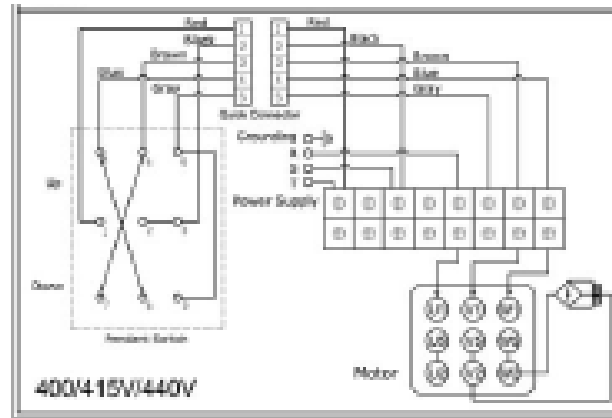

► Unpacking

- Winch assembly 1pc
- Wire rope 7 mm x 60 m 1pc
- Untwist wire rope 7 mm x 60 m for PN:150588 1pc
- Weight hook CHW-0005 1pc
- Pendant switch w/cord 3.5 mm² x 5C x 6 m 1pc
- PN 158842 excludes remote control Part No.19

► Read this manual carefully

You should carefully read and understand this manual before operating it. Careless winch operation may result in personal injury hazards or property damage.

► Information requesting or parts ordering

Please specify the followings information:

- Winch PN
- Serial number
- Part description
- Replacement part number
- Quantity for each part

Installation

Before using the winch, make sure all electrical components have no corrosion or damaged; the environment should be clear and dry.

► Performance

Winch Model		CP-500T									
Motor	kw x p	1.8 x 4									
Recommend Wire Rope	Size (mm)	7									
	Breaking (kg)	2,700									
1st Layer	Rated Load (kg)	50Hz	757	2nd Layer	Rated Load (kg)	50Hz	671	3rd Layer	Rated Load (kg)	50Hz	602
		60Hz	12			60Hz	13.4			60Hz	14.9
	Speed (m/min)	50Hz	12	Speed (m/min)	50Hz	13.4	Speed (M/min)	50Hz	14.9		
		60Hz	14		60Hz	16		60Hz	17.8		
Rope-Winding Cumulating Sum (m)			10	Rope-Winding Cumulating Sum (m)			22	Rope-Winding Cumulating Sum (m)			35
4th Layer	Rated Load (kg)	50Hz	546	5th Layer	Rated Load (kg)	50Hz	500				
		60Hz	16.4			60Hz	18				
	Speed (m/min)	50Hz	16.4	Speed (m/min)	50Hz	18					
		60Hz	19.6		60Hz	22					
Rope-Winding Cumulating Sum (m)			50	Rope-Winding Cumulating Sum (m)			60				

► Wiring Diagram

Иваново (4932)77-34-06
Ижевск (3412)26-03-58
Иркутск (395)279-98-46
Казань (843)206-01-48
Калининград (4012)72-03-81
Калуга (4842)92-23-67
Кемерово (3842)65-04-62
Киров (8332)68-02-04
Коломна (4966)23-41-49
Кострома (4942)77-07-48
Краснодар (861)203-40-90
Красноярск (391)204-63-61
Курск (4712)77-13-04
Курган (3522)50-90-47
Липецк (4742)52-20-81

Россия +7(495)268-04-70

Магнитогорск (3519)55-03-13
Москва (495)268-04-70
Мурманск (8152)59-64-93
Набережные Челны (8552)20-53-41
Нижний Новгород (831)429-08-12
Новокузнецк (3843)20-46-81
Новыйорск (3496)41-32-12
Новосибирск (383)227-86-73
Омск (3812)21-46-40
Орел (4862)44-53-42
Оренбург (3532)37-68-04
Пенза (8412)22-31-16
Петрозаводск (8142)55-98-37
Псков (8112)59-10-37
Пермь (342)205-81-47

Казахстан +7(7172)727-132

Ростов-на-Дону (863)308-18-15
Рязань (4912)46-61-64
Самара (846)206-03-16
Санкт-Петербург (812)309-46-40
Саратов (845)249-38-78
Севастополь (8692)22-31-93
Саранск (8342)22-96-24
Симферополь (3652)67-13-56
Смоленск (4812)29-41-54
Сочи (862)225-72-31
Сургут (3462)77-98-35
Сыктывкар (8212)25-95-17
Тамбов (4752)50-40-97
Тверь (4822)63-31-35

Киргизия +996(312)96-26-47

Тольятти (8482)63-91-07
Томск (3822)98-41-53
Тула (4872)33-79-87
Тюмень (3452)66-21-18
Ульяновск (8422)24-23-59
Улан-Удэ (3012)59-97-51
Уфа (347)229-48-12
Хабаровск (4212)92-98-04
Хабаровск (8352)28-53-07
Челябинск (351)202-03-61
Череповец (8202)49-02-64
Чита (3022)38-34-83
Якутск (4112)23-90-97
Ярославль (4852)69-52-93