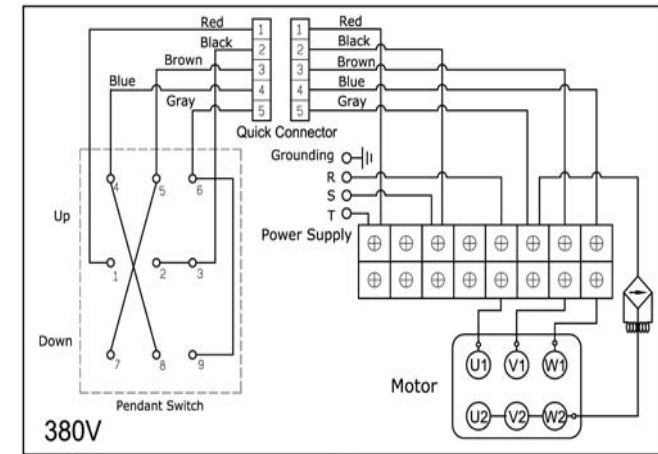

► Unpacking

- Winch assembly 1pc
- Wire rope 7 mm x 60 m 1pc
- Untwist wire rope 7 mm x 60 m for PN:150588 1pc
- Weight hook CHW-0005 1pc
- Pendant switch w/cord 3.5 mm² x 5C x 6 m 1pc
- PN 158842 excludes remote control Part No.19

► Read this manual carefully

You should carefully read and understand this manual before operating it. Careless winch operation may result in personal injury hazards or property damage.

► Information requesting or parts ordering

Please specify the followings information:

- Winch PN
- Serial number
- Part description
- Replacement part number
- Quantity for each part

Installation

Before using the winch, make sure all electrical components have no corrosion or damaged; the environment should be clear and dry.

► Performance

Winch Model		CP-500T									
Motor	kw x p	1.8 x 4									
Recommend Wire Rope	Size (mm)	7									
	Breaking (kg)	2,700									
1st Layer	Rated Load (kg)	50Hz	757	2nd Layer	Rated Load (kg)	50Hz	671	3rd Layer	Rated Load (kg)	50Hz	602
		60Hz	12			60Hz	13.4			60Hz	14.9
	Speed (m/min)	50Hz	12	Speed (m/min)	50Hz	13.4	Speed (M/min)	50Hz	14.9		
		60Hz	14		60Hz	16		60Hz	17.8		
Rope-Winding Cumulating Sum (m)			10	Rope-Winding Cumulating Sum (m)			22	Rope-Winding Cumulating Sum (m)			35
4th Layer	Rated Load (kg)	50Hz	546	5th Layer	Rated Load (kg)	50Hz	500				
		60Hz	16.4			60Hz	18				
	Speed (m/min)	50Hz	16.4	Speed (m/min)	50Hz	18					
		60Hz	19.6		60Hz	22					
Rope-Winding Cumulating Sum (m)			50	Rope-Winding Cumulating Sum (m)			60				

► Wiring Diagram

Иваново (4932)77-34-06
Ижевск (3412)26-03-58
Иркутск (395)279-98-46
Казань (843)206-01-48
Калининград (4012)72-03-81
Калуга (4842)92-23-67
Кемерово (3842)65-04-62
Киров (8332)68-02-04
Коломна (4966)23-41-49
Кострома (4942)77-07-48
Краснодар (861)203-40-90
Красноярск (391)204-63-61
Курск (4712)77-13-04
Курган (3522)50-90-47
Липецк (4742)52-20-81

Россия +7(495)268-04-70

Магнитогорск (3519)55-03-13
Москва (495)268-04-70
Мурманск (8152)59-64-93
Набережные Челны (8552)20-53-41
Нижний Новгород (831)429-08-12
Новокузнецк (3843)20-46-81
Новыйорск (3496)41-32-12
Новосибирск (383)227-86-73
Омск (3812)21-46-40
Орел (4862)44-53-42
Оренбург (3532)37-68-04
Пенза (8412)22-31-16
Петрозаводск (8142)55-98-37
Псков (8112)59-10-37
Пермь (342)205-81-47

Казахстан +7(7172)727-132

Ростов-на-Дону (863)308-18-15
Рязань (4912)46-61-64
Самара (846)206-03-16
Санкт-Петербург (812)309-46-40
Саратов (845)249-38-78
Севастополь (8692)22-31-93
Саранск (8342)22-96-24
Симферополь (3652)67-13-56
Смоленск (4812)29-41-54
Сочи (862)225-72-31
Сургут (3462)77-98-35
Сыктывкар (8212)25-95-17
Тамбов (4752)50-40-97
Тверь (4822)63-31-35

Киргизия +996(312)96-26-47

Тольятти (8482)63-91-07
Томск (3822)98-41-53
Тула (4872)33-79-87
Тюмень (3452)66-21-18
Ульяновск (8422)24-23-59
Улан-Удэ (3012)59-97-51
Уфа (347)229-48-12
Хабаровск (4212)92-98-04
Хабаровск (8352)28-53-07
Челябинск (351)202-03-61
Череповец (8202)49-02-64
Чита (3022)38-34-83
Якутск (4112)23-90-97
Ярославль (4852)69-52-93