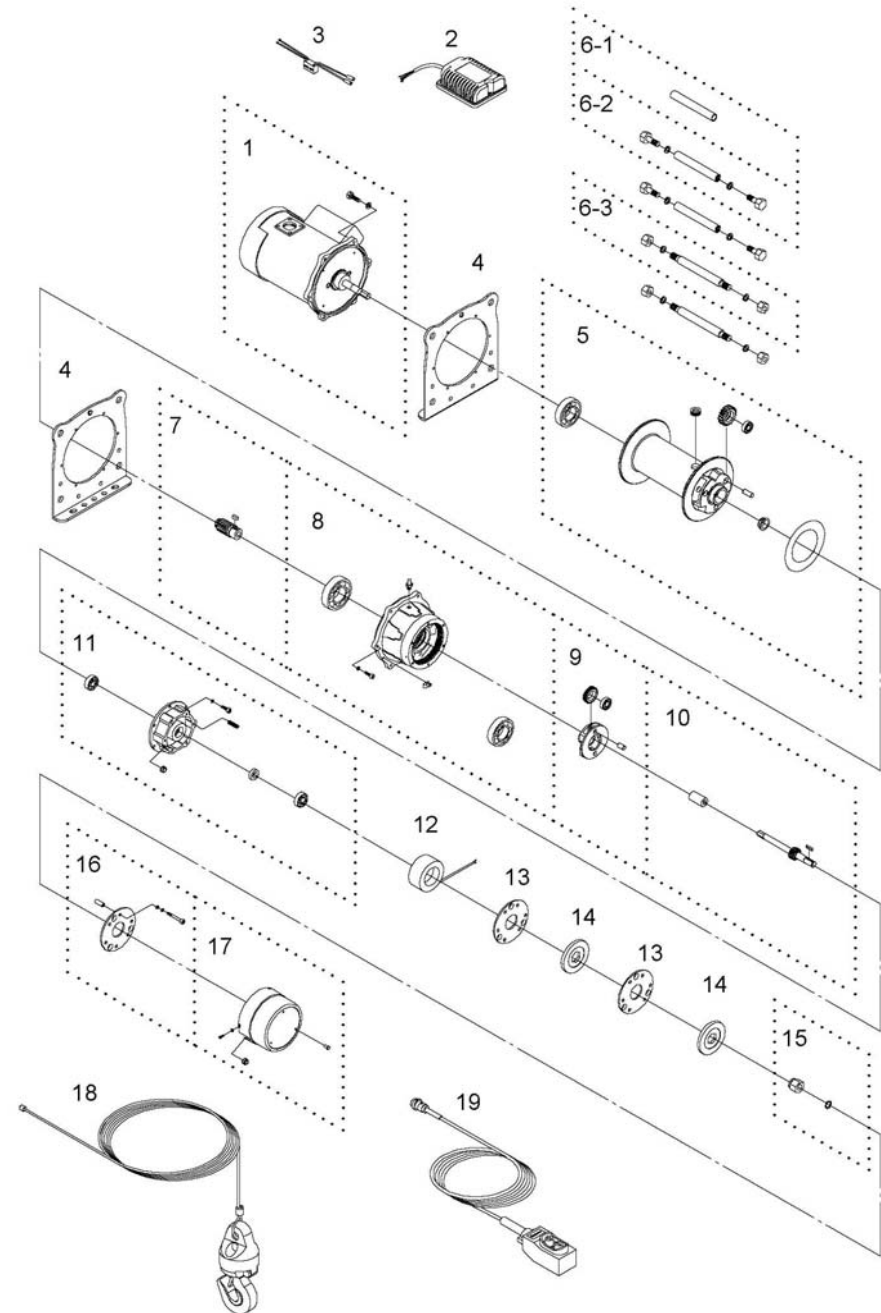

Warning

- The winch is not intended to be used in any manner for the movement or lifting of personnel.
- The lifting capacity shown is based on the top layer of rope on the drum.
- The rope winding on the drum shall remain 5 wraps from the drum.

Parts List

Item No.	Description	Part No	Qty
1	Induction motor kit 220/380V/50Hz	880459	1
	Induction motor kit 208/415V/50Hz	880460	
	Induction motor kit 220/380V/60Hz	880457	
	Induction motor kit 240/480V/60Hz	883117	
2	Control box	880957	1
3	Bridge rectifier CBR-072	880425	1
4	Support bracket	880426	2
5	Drum kit	880427	1
6-1	Tie bar	880428	1
6-2	Tie bar kit	880429	2
6-3	Tie bar kit	880430	2
7	2nd shaft kit	880431	1
8	Gear box kit	880432	1
9	1st stage carrier	881301	1
10	1st shaft kit	881302	1
11	Conductor kit	880435	1
12	Brake coil	880436	1
13	Conductor plate A	880438	2
14	Brake disc	880379	2
15	Hex socket	880440	1
16	Conductor plate A kit	880437	1
17	Brake cover	880442	1
18	Wire rope w/weight hook	880443	1
	Untwist wire rope w/weight hook for PN:150588	883611	1
19	Remote control	880387	1

Winch Assembly

Иваново (4932)77-34-06
Ижевск (3412)26-03-58
Иркутск (395)279-98-46
Казань (843)206-01-48
Калининград (4012)72-03-81
Калуга (4842)92-23-67
Кемерово (3842)65-04-62
Киров (8332)68-02-04
Коломна (4966)23-41-49
Кострома (4942)77-07-48
Краснодар (861)203-40-90
Красноярск (391)204-63-61
Курск (4712)77-13-04
Курган (3522)50-90-47
Липецк (4742)52-20-81

Магнитогорск (3519)55-03-13
Москва (495)268-04-70
Мурманск (8152)59-64-93
Набережные Челны (8552)20-53-41
Нижний Новгород (831)429-08-12
Новокузнецк (3843)20-46-81
Ноябрьск (3496)41-32-12
Новосибирск (383)227-86-73
Омск (3812)21-46-40
Орел (4862)44-53-42
Оренбург (3532)37-68-04
Красноярск (391)204-63-61
Пенза (8412)22-31-16
Петрозаводск (8142)55-98-37
Псков (8112)59-10-37
Пермь (342)205-81-47

Ростов-на-Дону (863)308-18-15
Рязань (4912)46-61-64
Самара (846)206-03-16
Санкт-Петербург (812)309-46-40
Саратов (845)249-38-78
Севастополь (8692)22-31-93
Саранск (8342)22-96-24
Симферополь (3652)67-13-56
Смоленск (4812)29-41-54
Сочи (862)225-72-31
Ставрополь (8652)20-65-13
Сургут (3462)77-98-35
Сыктывкар (8212)25-95-17
Тамбов (4752)50-40-97
Тверь (4822)63-31-35

Тольятти (8482)63-91-07
Томск (3822)98-41-53
Тула (4872)33-79-87
Тюмень (3452)66-21-18
Ульяновск (8422)24-23-59
Улан-Удэ (3012)59-97-51
Уфа (347)229-48-12
Хабаровск (4212)92-98-04
Чебоксары (8352)28-53-07
Челябинск (351)202-03-61
Череповец (8202)49-02-64
Чита (3022)38-34-83
Якутск (4112)23-90-97
Ярославль (4852)69-52-93

Россия +7(495)268-04-70

Казахстан +7(7172)727-132

Киргизия +996(312)96-26-47

<https://comeup.nt-rt.ru/> || cpb@nt-rt.ru

2020/07/06 Ver:11