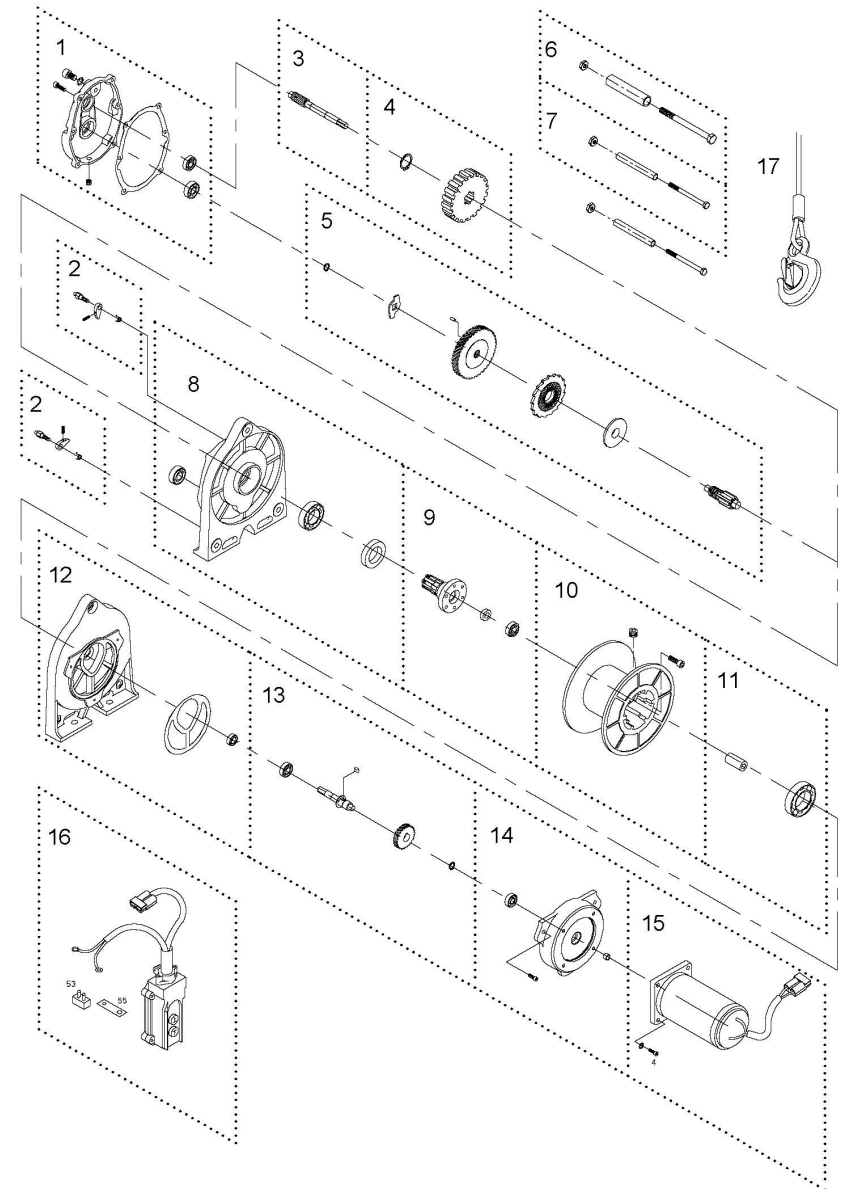

Warning

- The hoist is not intended to be used in any manner for the movement or lifting of personnel.
- The lifting capacity shown is based on the top layer of rope on the drum.
- The rope winding on the drum shall remain 5 wraps from the drum.

Parts List

Item No.	Description	Part No.	Qty
1	Gearbox rear cover kit	880546	1
2	Ratchet stopper kit	880547	2
3	2nd shaft	880548	1
4	3rd gear kit	880549	1
5	Brake kit	881516	1
6	Tie bar kit	880552	1
7	Tie bar kit A	880553	2
8	Gearbox support rack kit	880555	1
9	Output shaft kit	880556	1
10	Drum kit	881518	1
11	Motor coupling kit	881515	1
12	Motor support rack kit	880558	1
13	Torque shaft kit	881517	1
14	Motor housing kit	881908	1
15	Motor kit 24V	881910	1
16	Remote control, CPB-271	881915	1
17	Wire rope w/hook	881926	1

Hoist Assembly

Иваново (4932)77-34-06
Ижевск (3412)26-03-58
Иркутск (395)279-98-46
Казань (843)206-01-48
Калининград (4012)72-03-81
Калуга (4842)92-23-67
Кемерово (3842)65-04-62
Киров (8332)68-02-04
Коломна (4966)23-41-49
Кострома (4942)77-07-48
Краснодар (861)203-40-90
Красноярск (391)204-63-61
Курск (4712)77-13-04
Курган (3522)50-90-47
Липецк (4742)52-20-81
Россия +7(495)268-04-70

Магнитогорск (3519)55-03-13
Москва (495)268-04-70
Мурманск (8152)59-64-93
Набережные Челны (8552)20-53-41
Нижний Новгород (831)429-08-12
Новокузнецк (3843)20-46-81
Ноябрьск (3496)41-32-12
Новосибирск (383)227-86-73
Омск (3812)21-46-40
Орел (4862)44-53-42
Оренбург (3532)37-68-04
Пенза (8412)22-31-16
Петропавловск (8142)55-98-37
Псков (8112)59-10-37
Пермь (342)205-81-47
Казахстан +7(7172)727-132

Ростов-на-Дону (863)308-18-15
Рязань (4912)46-61-64
Самара (846)206-03-16
Санкт-Петербург (812)309-46-40
Саратов (845)249-38-78
Севастополь (8692)22-31-93
Саранск (8342)22-96-24
Симферополь (3652)67-13-56
Смоленск (4812)29-41-54
Сочи (862)225-72-31
Ставрополь (8652)20-65-13
Сургут (3462)77-98-35
Сыктывкар (8212)25-95-17
Тамбов (4752)50-40-97
Тверь (4822)63-31-35
Киргизия +996(312)96-26-47