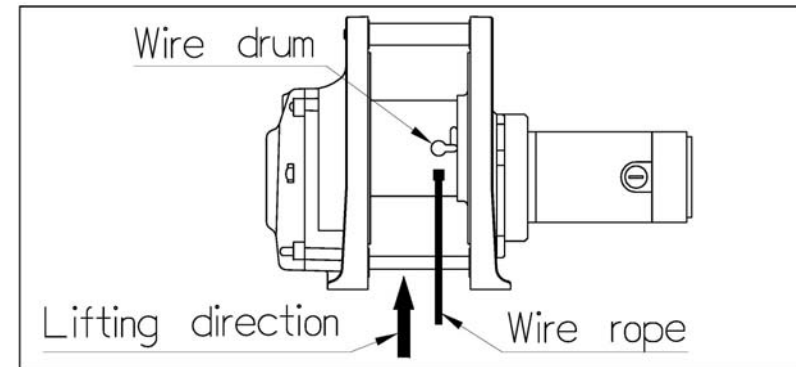

Магнитогорск (3519)55-03-13
Москва (495)268-04-70
Мурманск (8152)59-64-93
Набережные Челны (8552)20-53-41
Нижний Новгород (831)429-08-12
Новокузнецк (3843)20-46-81
Новосибирск (383)227-86-73
Омск (3812)21-46-40
Орел (4862)44-53-42
Оренбург (3532)37-68-04
Пенза (8412)22-31-16
Петрозаводск (8142)55-98-37
Псков (8112)59-10-37
Пермь (342)205-81-47

Ростов-на-Дону (863)308-18-15
Рязань (4912)46-61-64
Самара (846)206-03-16
Санкт-Петербург (812)309-46-40
Саратов (845)249-38-78
Севастополь (8692)22-31-93
Саранск (8342)22-96-24
Симферополь (3652)67-13-56
Смоленск (4812)29-41-54
Сочи (862)225-72-31
Ставрополь (8652)20-65-13
Сургут (3462)77-98-35
Сыктывкар (8212)25-95-17
Тамбов (4752)50-40-97
Тверь (4822)63-31-35

Россия +7(495)268-04-70

Казахстан +7(7172)727-132

Киргизия +996(312)96-26-47

<https://comeup.nt-rt.ru/> || cpb@nt-rt.ru

Installation

Before using the hoist, make sure all electrical components have no corrosion or damaged; the environment should be clear and dry.

► Wire rope replacement

- Insert the wire rope into the hole of drum and fix it with a P. T. screw, then press the "UP" button of switch for rotate the drum in the lifting direction.
- Wind the wire rope accurately around the drum, and an irregular winding will cause the load to be swing, thus damaging the wire and reducing the life of hoist.