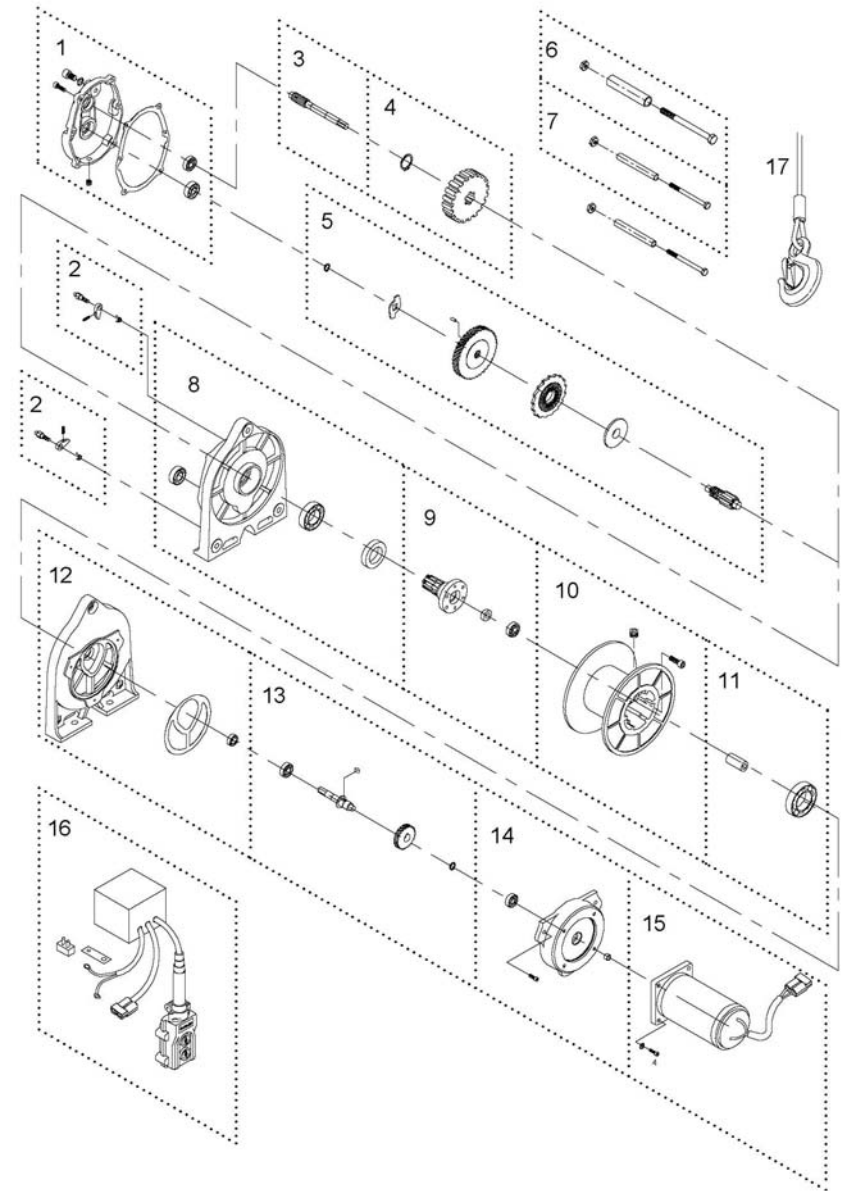

Warning

- The hoist is not intended to be used in any manner for the movement or lifting of personnel.
- The lifting capacity shown is based on the top layer of rope on the drum.
- The rope winding on the drum shall remain 5 wraps from the drum.

Parts List

Item No.	Description	Part No.	Qty
1	Gearbox rear cover kit	880546	1
2	Ratchet stopper kit	880547	2
3	2nd shaft	880548	1
4	3rd gear kit	880549	1
5	Brake kit	881516	1
6	Tie bar kit	880552	1
7	Tie bar kit A	880553	2
8	Gearbox support rack kit	880555	1
9	Output shaft kit	880556	1
10	Drum kit	881518	1
11	Motor coupling kit	881515	1
12	Motor support rack kit	880558	1
13	Torque shaft kit	881517	1
14	Motor housing kit	881908	1
15	Motor kit 12V	881909	1
16	Control ass'y	881911	1
17	Wire rope w/hook	881926	1

Hoist Assembly

Ver:5