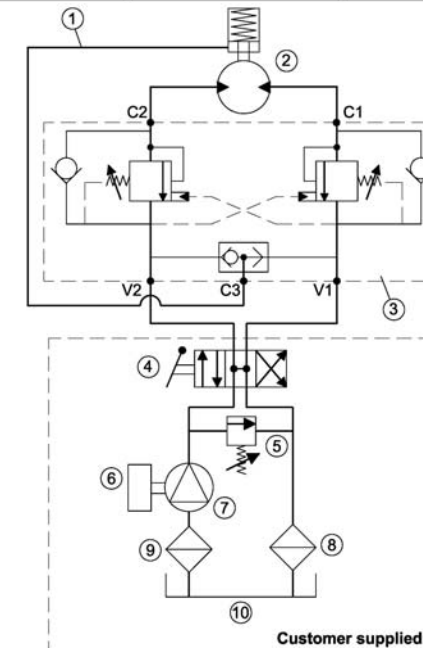

► Hydraulic System

V1 Lowering branch	V2 Hoisting branch	C3 Connection to brake
① Brake	② Hoist	③ Two-way counter balance valve
④ Control valve	⑤ Pressure relief valve	⑥ PTO electro control box
⑦ Hydraulic pump	⑧ Return filter	⑨ Suction filter
⑩ Oil tank