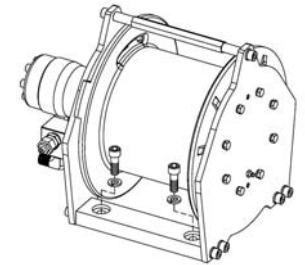

Россия +7(495)268-04-70

Магнитогорск (3519)55-03-13
Москва (495)268-04-70
Мурманск (8152)59-64-93
Набережные Челны (8552)20-53-41
Нижний Новгород (831)429-08-12
Новокузнецк (3843)20-46-81
Новыйбурск (3496)41-32-12
Новосибирск (383)227-86-73
Омск (3812)21-46-40
Орел (4862)44-53-42
Оренбург (3532)37-68-04
Пенза (8412)22-31-16
Петрозаводск (8142)55-98-37
Псков (8112)59-10-37
Пермь (342)205-81-47

Казахстан +7(7172)727-132

Ростов-на-Дону (863)308-18-15
Рязань (4912)46-61-64
Самара (846)206-03-16
Санкт-Петербург (812)309-46-40
Саратов (845)249-38-78
Севастополь (8692)22-31-93
Саранск (8342)22-95-24
Симферополь (3652)67-13-56
Смоленск (4812)29-41-54
Сочин (862)225-72-31
Ставрополь (8652)20-65-13
Сургут (3462)77-98-35
Сыктывкар (8212)25-95-17
Тамбов (4752)50-40-97
Тверь (4822)63-31-35

Киргизия +996(312)96-26-47

Installation

Before using the winch, make sure all components have no corrosion or damaged; the environment should be clear and dry.

► Mounting

- Hoist shall be mounted on a flat and hard surface.
- Hoist should be mounted as closed to center and as perpendicular as possible to the direction of the line pull.
- Wire rope shall be wound in an under-wound orientation only.
- Four (4) M12 , 8.8 grade w/76 N-m torque setting (maximum) high tensile steel bolts must be used in order to sustain the loads imposed on the winch mounting